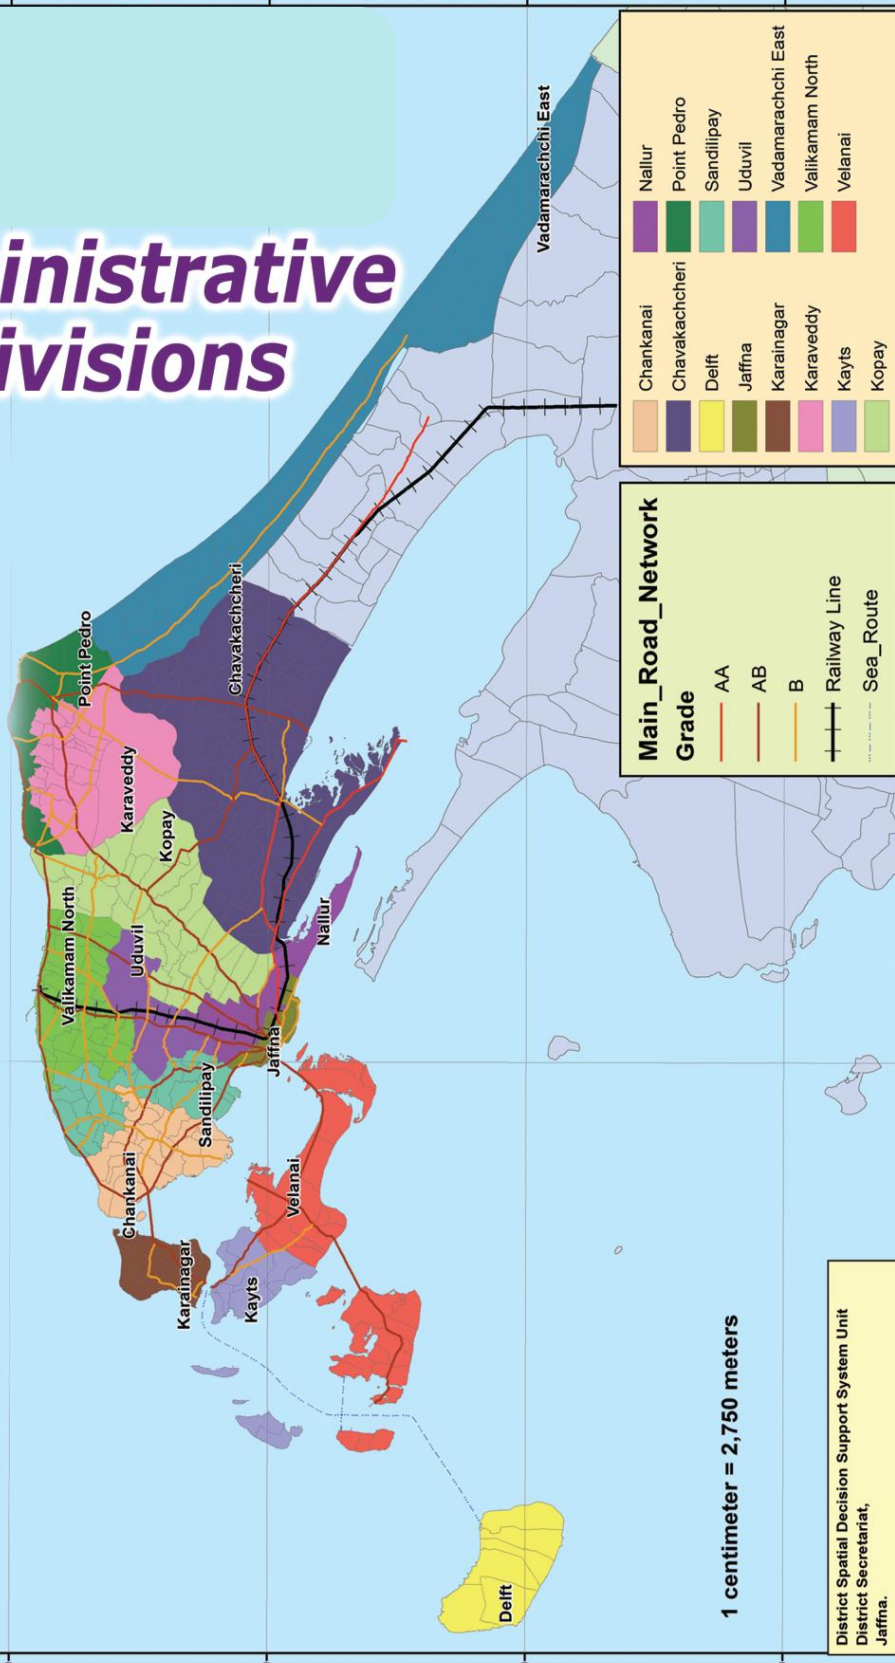

ADMINISTRATIVE MAP - JAFFNA DISTRICT

Administrative Divisions

1 centimeter = 2,750 meters

District Spatial Decision Support System Unit
 District Secretariat,
 Jaffna.