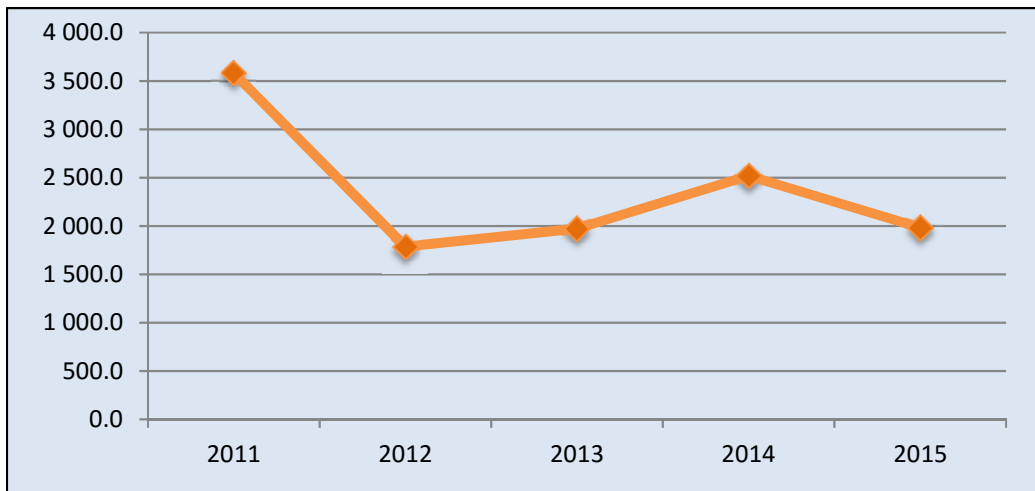

Table: 1.9

Table: 1.8

Month	Year				
	2011	2012	2013	2014	2015
January	1 346.5	67.9	786.8	274.4	13.6
February	544.6	300.4	300.0	72.6	217.7
March	187.0	11.4	130.2	22.2	42.1
April	83.7	68.5	31.7	1.2	43.7
May	0.0	0.0	60.4	174.2	71.5
June	5.4	0.3	3.2	0.0	50.1
July	21.3	1.0	47.3	0.0	23.3
August	48.3	18.4	37.9	82.7	13.9
September	83.1	74.2	82.3	21.6	24.4
October	359.1	217.5	24.0	184.1	622.2
November	390.0	365.4	198.8	521.1	516.9
December	512.3	661.4	271.1	1 164.2	342.8
Total	3 581.3	1 786.4	1 973.7	2 518.3	1 982.2

Source: Dept. of Meteorology, Batticaloa