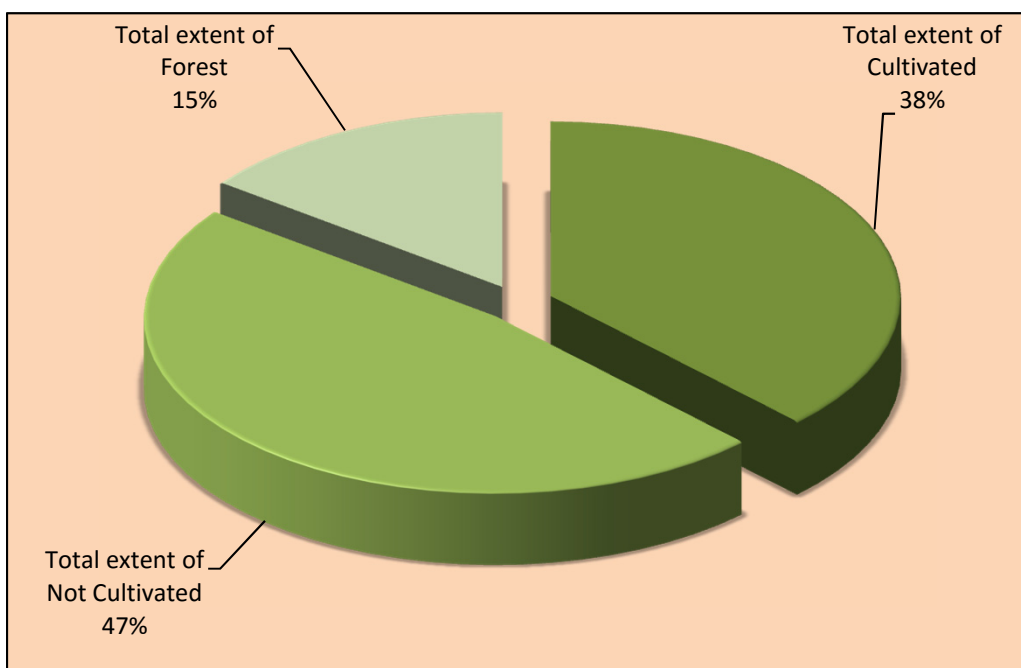

Table: 1.7

Table: 1.6

Extent of land Used (Estimated & Provisional)			
	Unit	Extent	Percentage
Land Area	Hectares	261 000	91.45
Internal Reservoir	Hectares	24 400	8.55
Total land Area	Hectares	285 400	100.00
Total extent of Cultivated	Hectares	107 383	37.63
Total extent of Not Cultivated	Hectares	135 635	47.52
Total extent of Forest	Hectares	42 382	14.85
Total	Hectares	285 400	100.00

Source: District Statistics Office