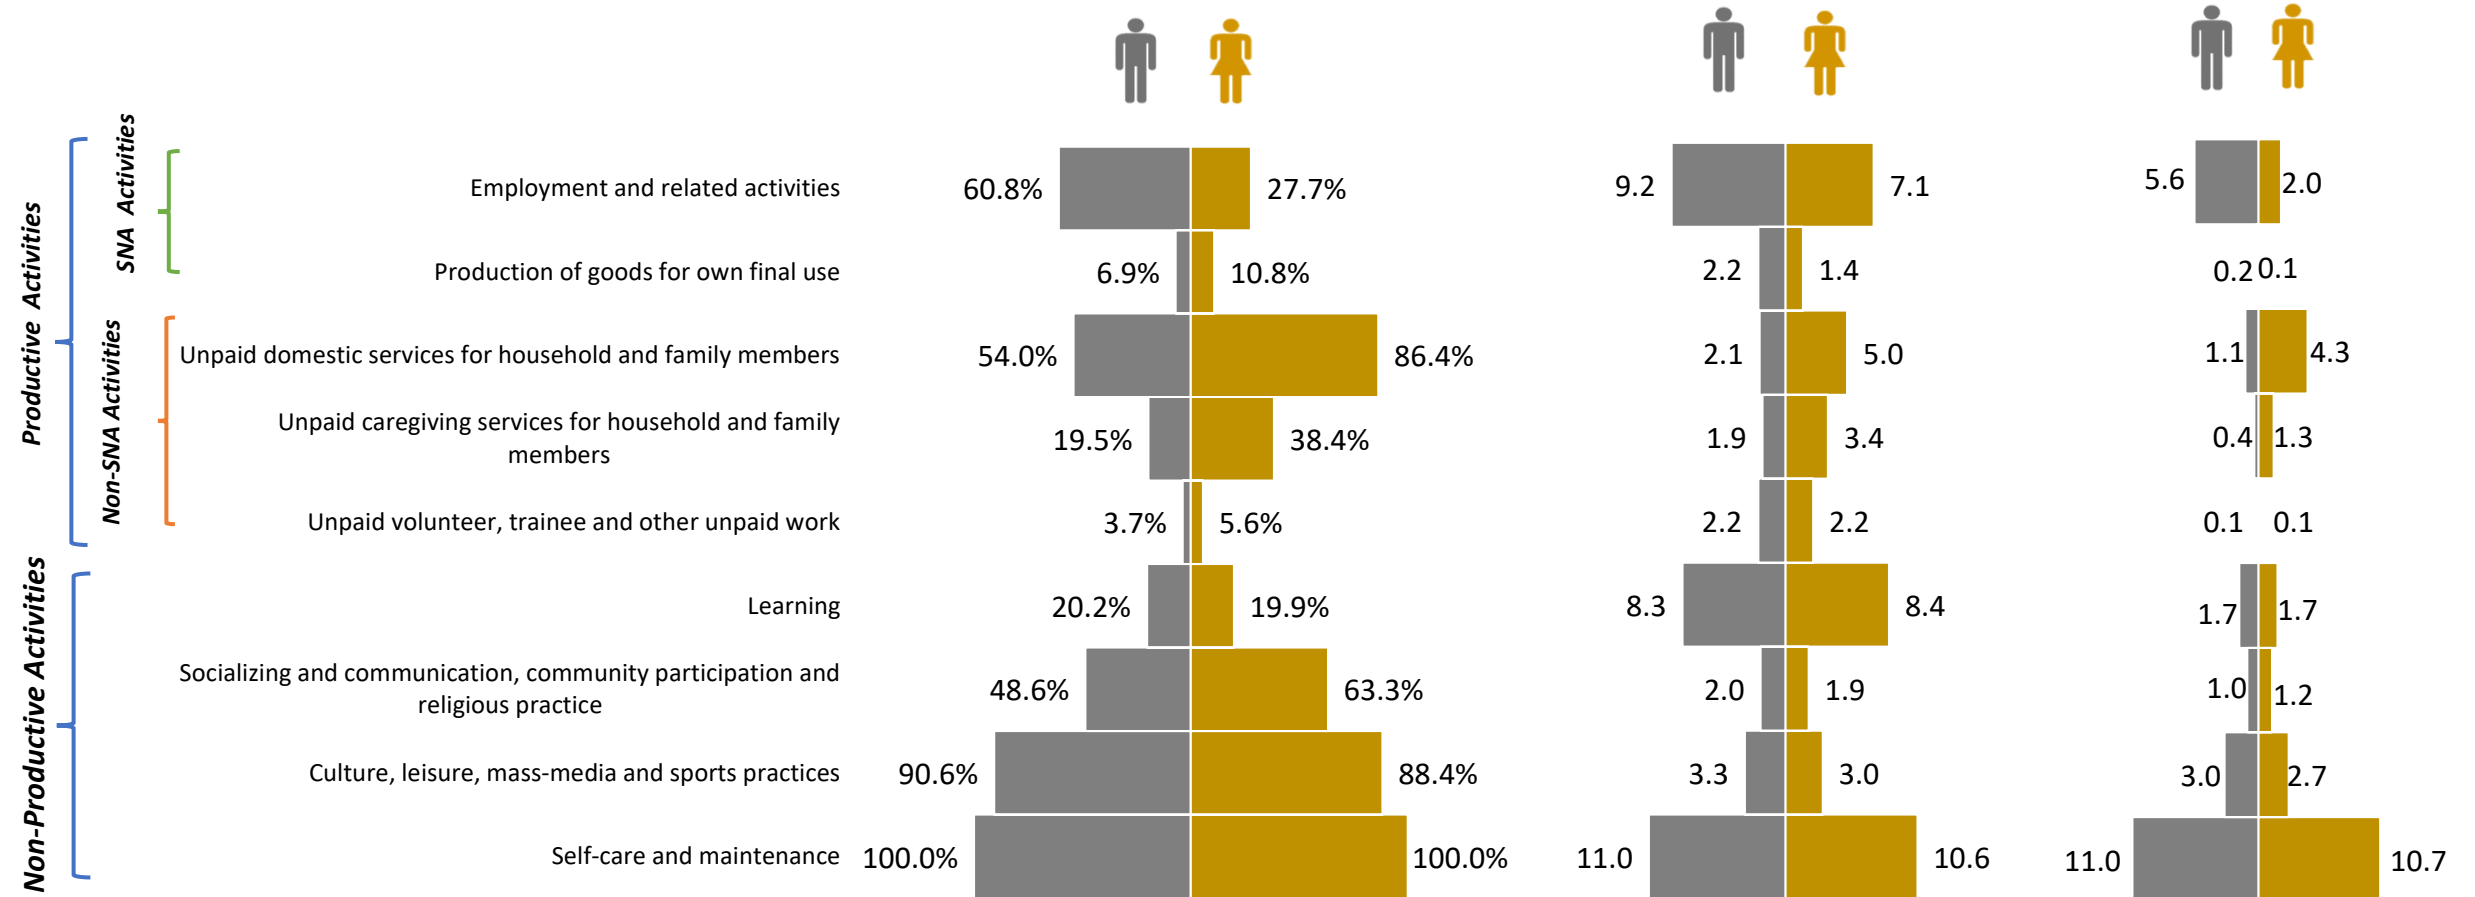

# Time use of Sri Lankans in nine major activity categories

Participation rates in nine major activity categories by sex

Mean actor time (hours) per day spent on nine major activity categories by sex

Mean population time (hours) per day spent on nine major activity categories by sex

Note : These data are for Sri Lankans 10 years and above age. Mean actor time was calculated in reference to the population involved in a specific activity. Mean population time was calculated in reference to the total population of a specific category. Nine major activity categories were based on International Classification of Time Use activities 2016 (ICATUS 2016).

Source : Sri Lanka Time Use Survey 2017