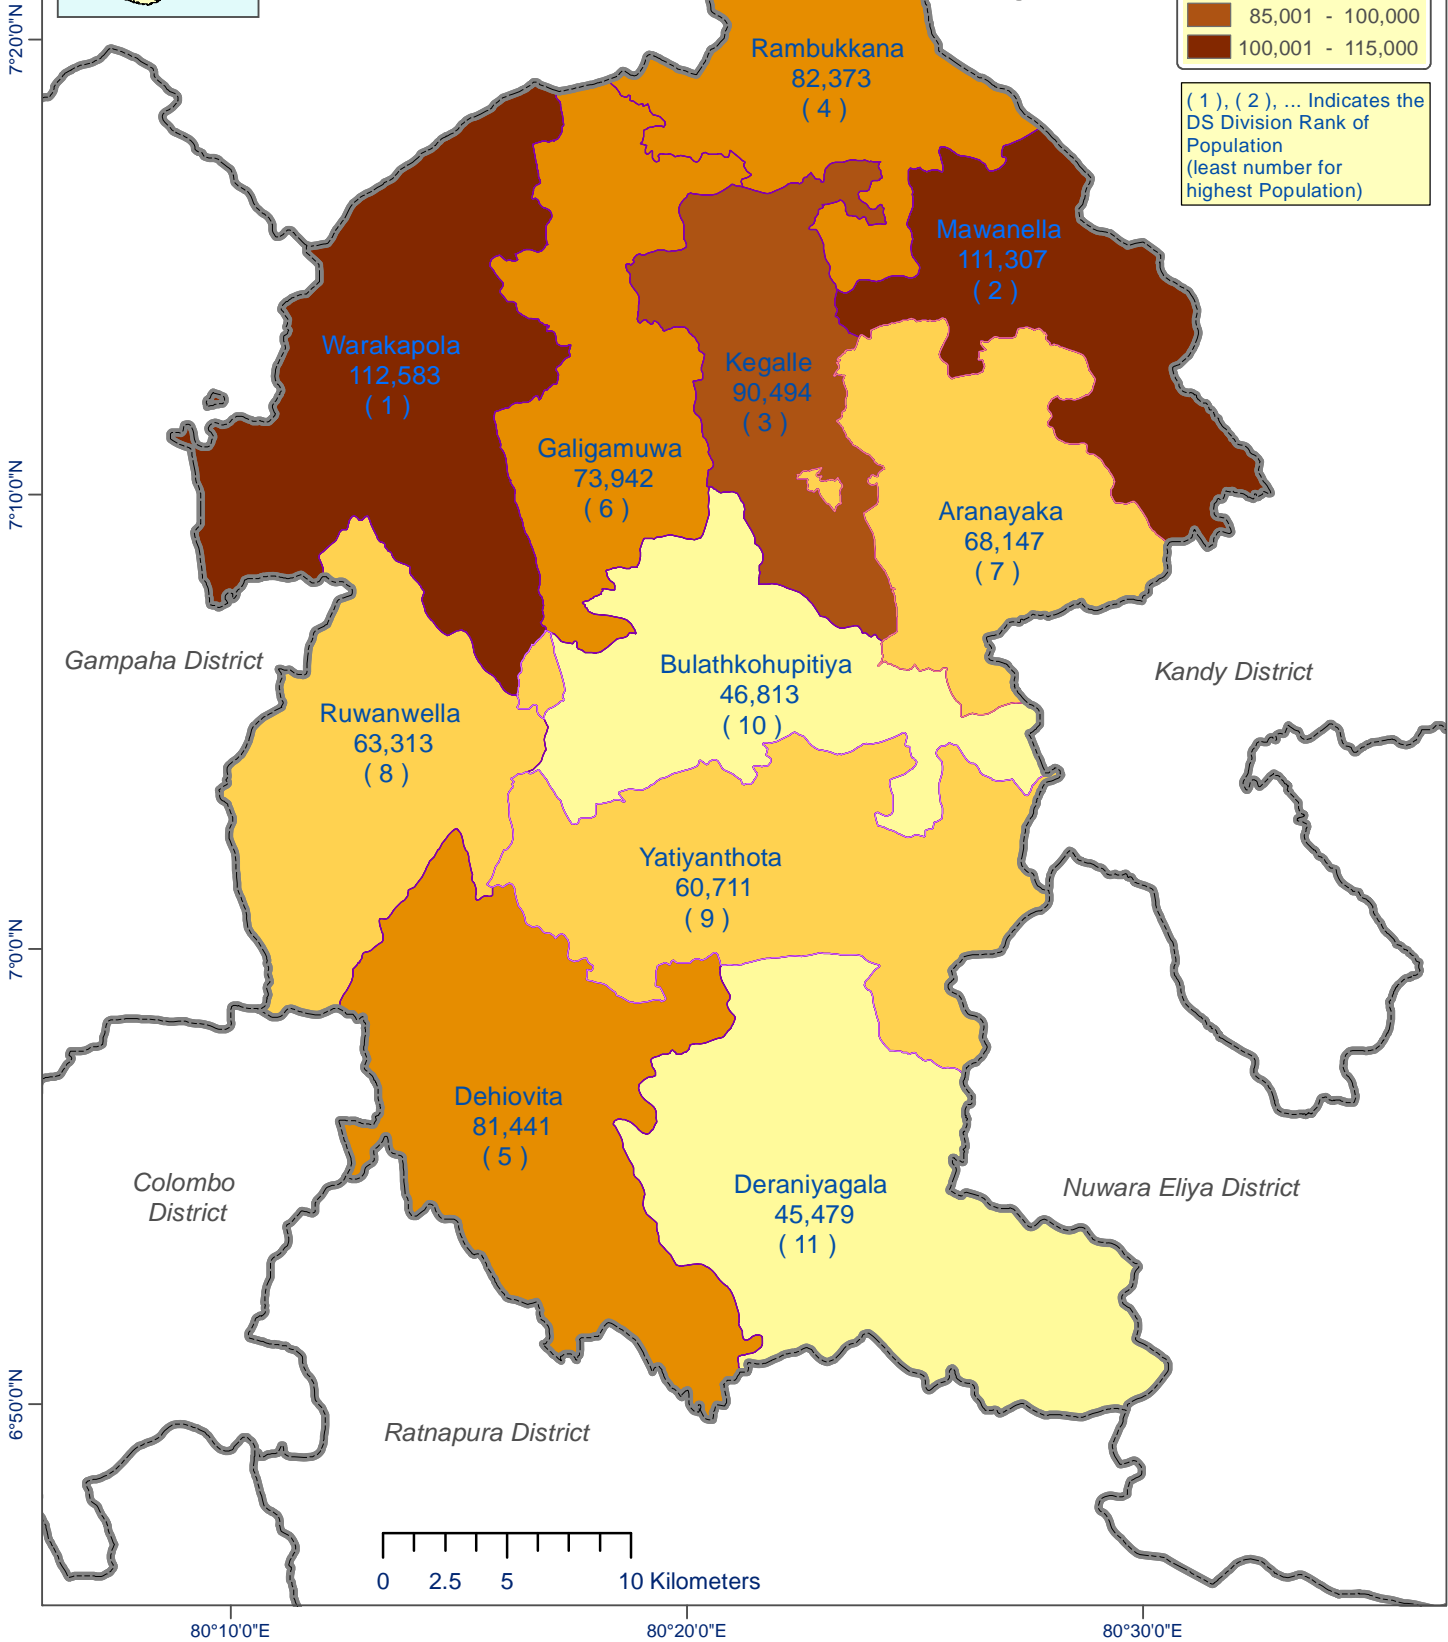

Legend

Boundaries

- District
- DS Division

Population

- 45,001 - 55,000
- 55,001 - 70,000
- 70,001 - 85,000
- 85,001 - 100,000
- 100,001 - 115,000

(1), (2), ... Indicates the DS Division Rank of Population (least number for highest Population)

80°10'0"E

80°20'0"E

80°30'0"E