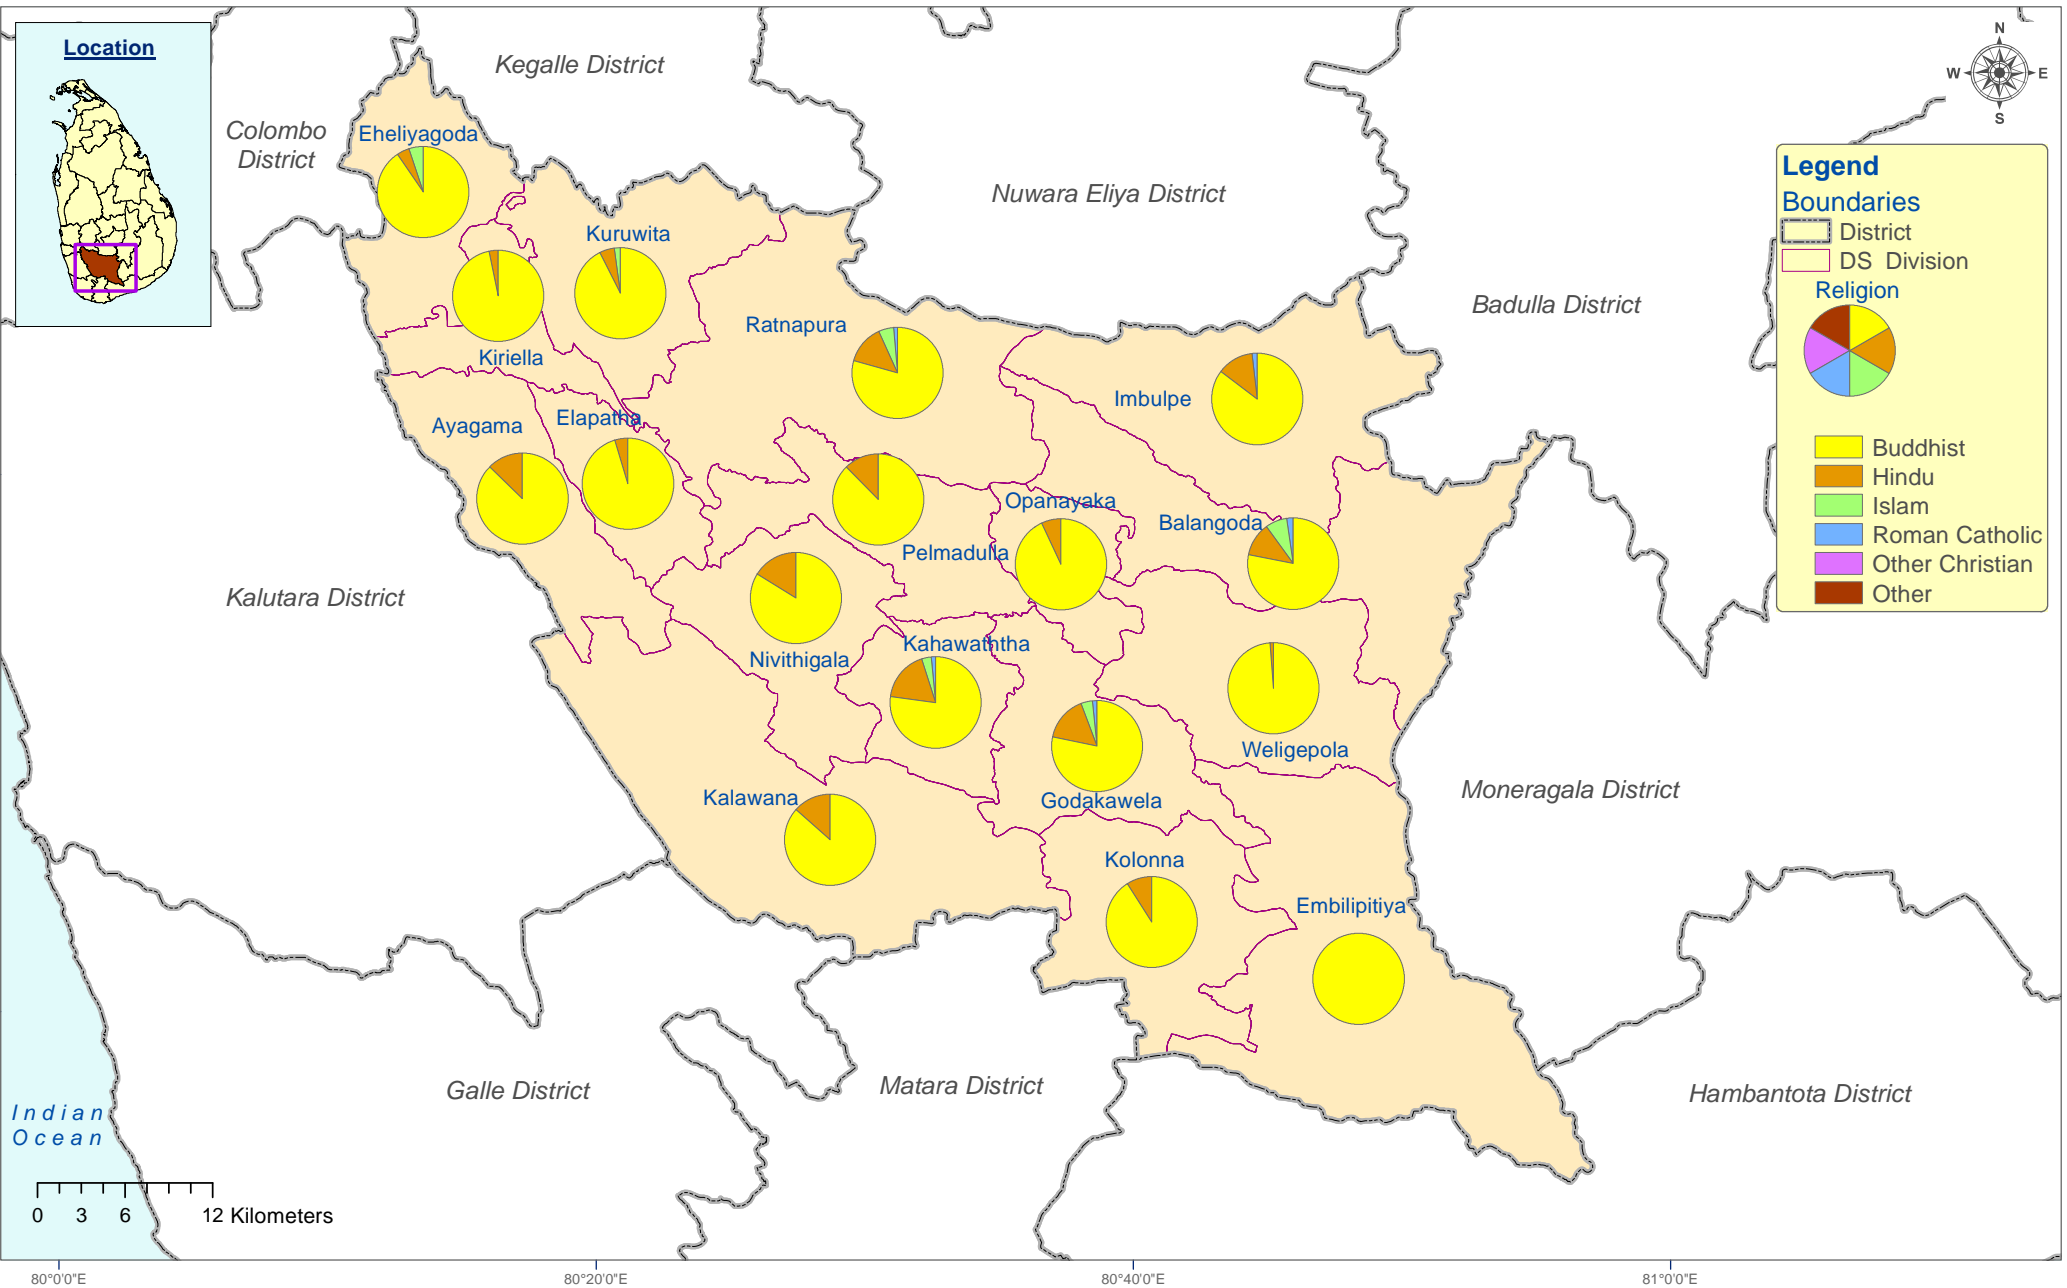

Legend

Boundaries

- District
- DS Division

Religion

- Buddhist
- Hindu
- Islam
- Roman Catholic
- Other Christian
- Other

164

80°0'0"E 80°20'0"E 80°40'0"E 81°0'0"E

Indian Ocean

6°40'0"N

6°20'0"N