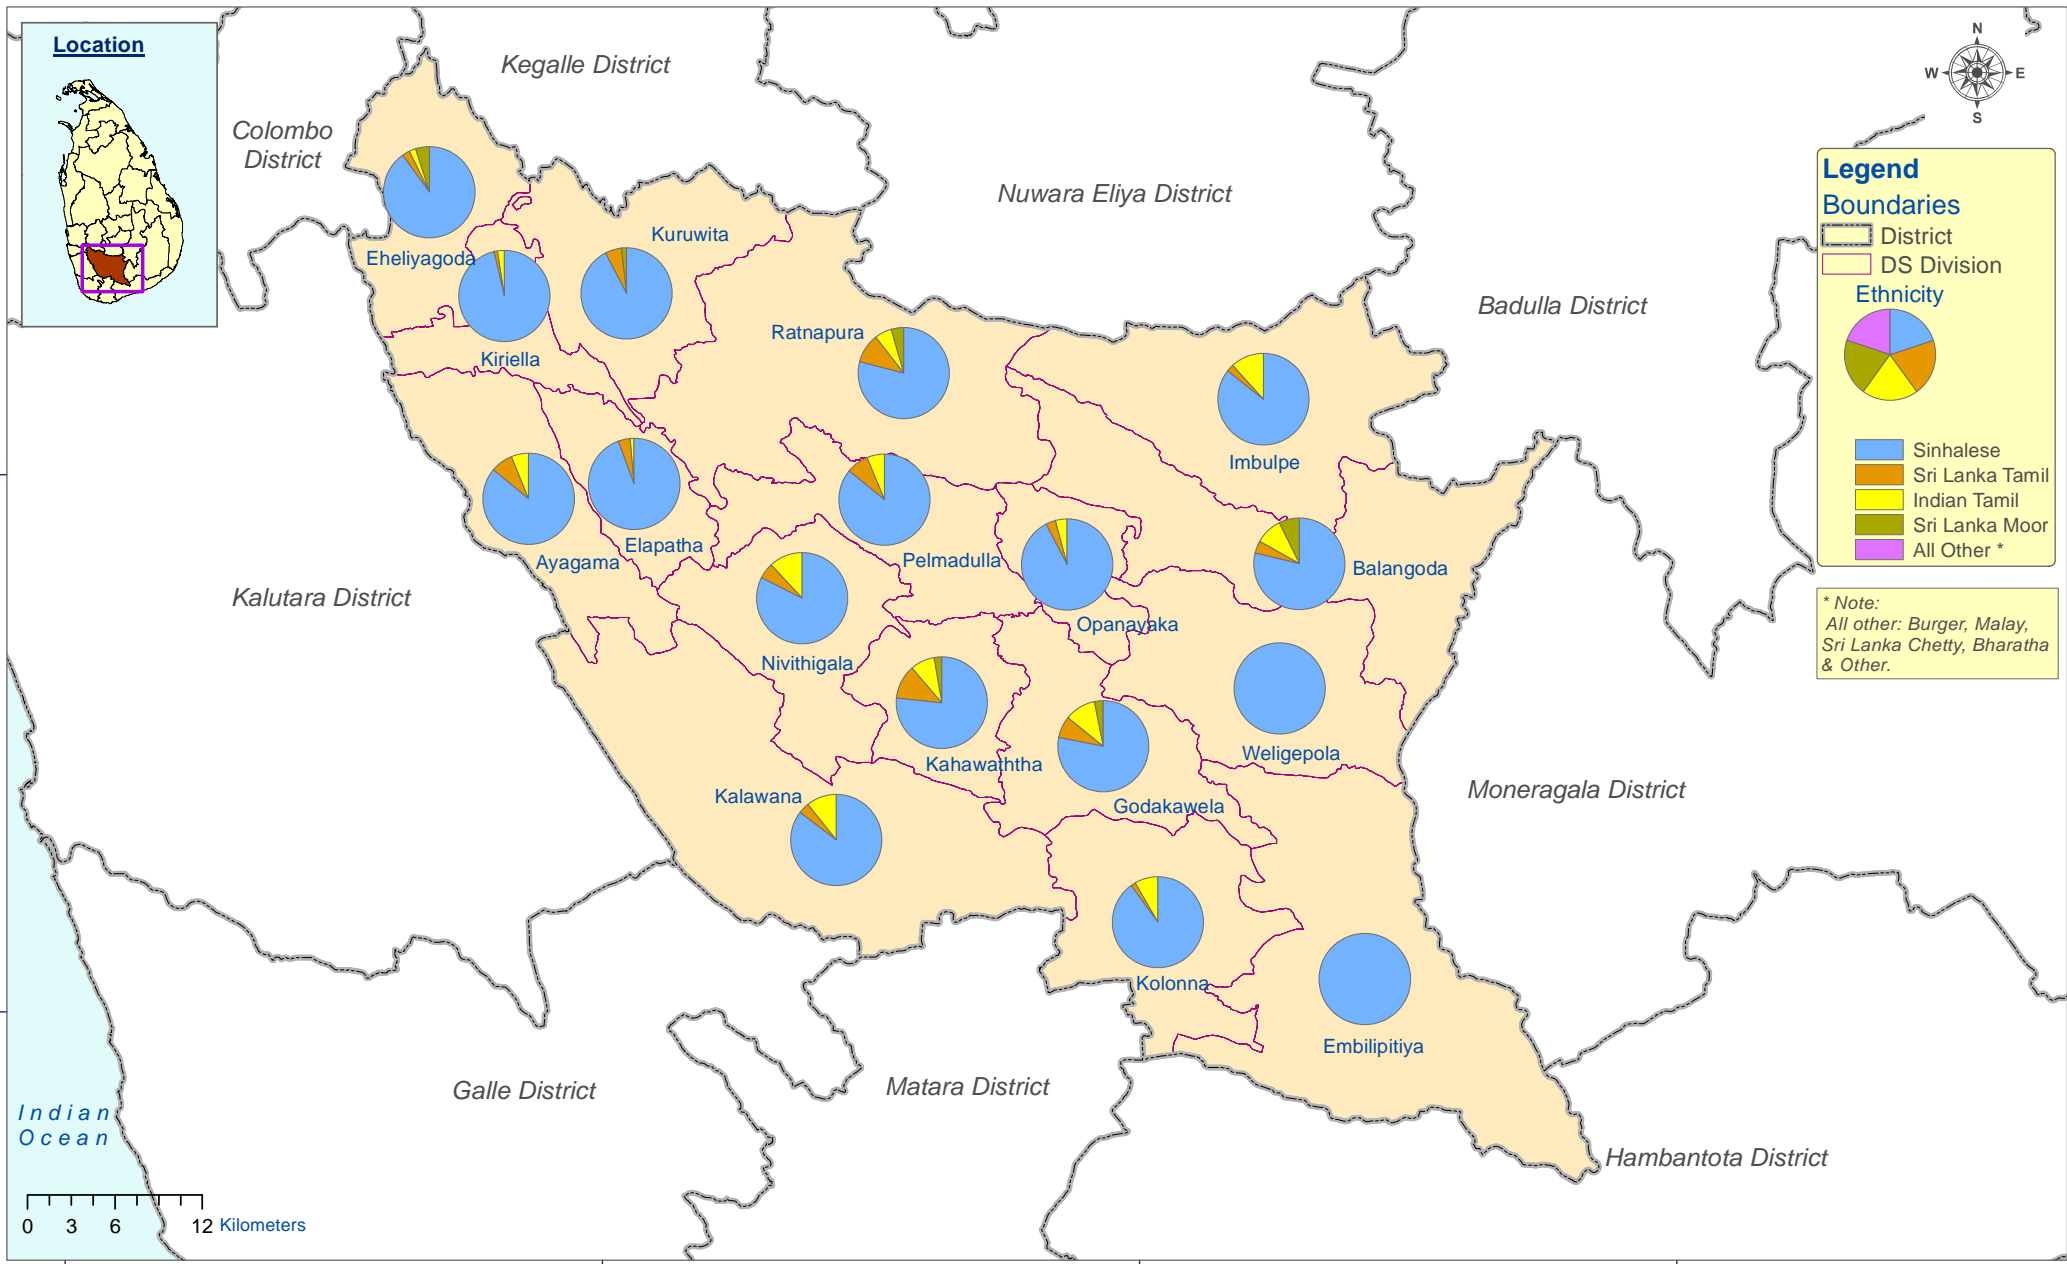

Map P3.91.4.1

Population by Ethnicity and DS Division - Ratnapura District, 2012

* Note:
All other: Burger, Malay,
Sri Lanka Chetty, Bharatha
& Other.

80°0'0"E 80°20'0"E 80°40'0"E 81°0'0"E

163

6°40'0"N

6°20'0"N

Indian Ocean