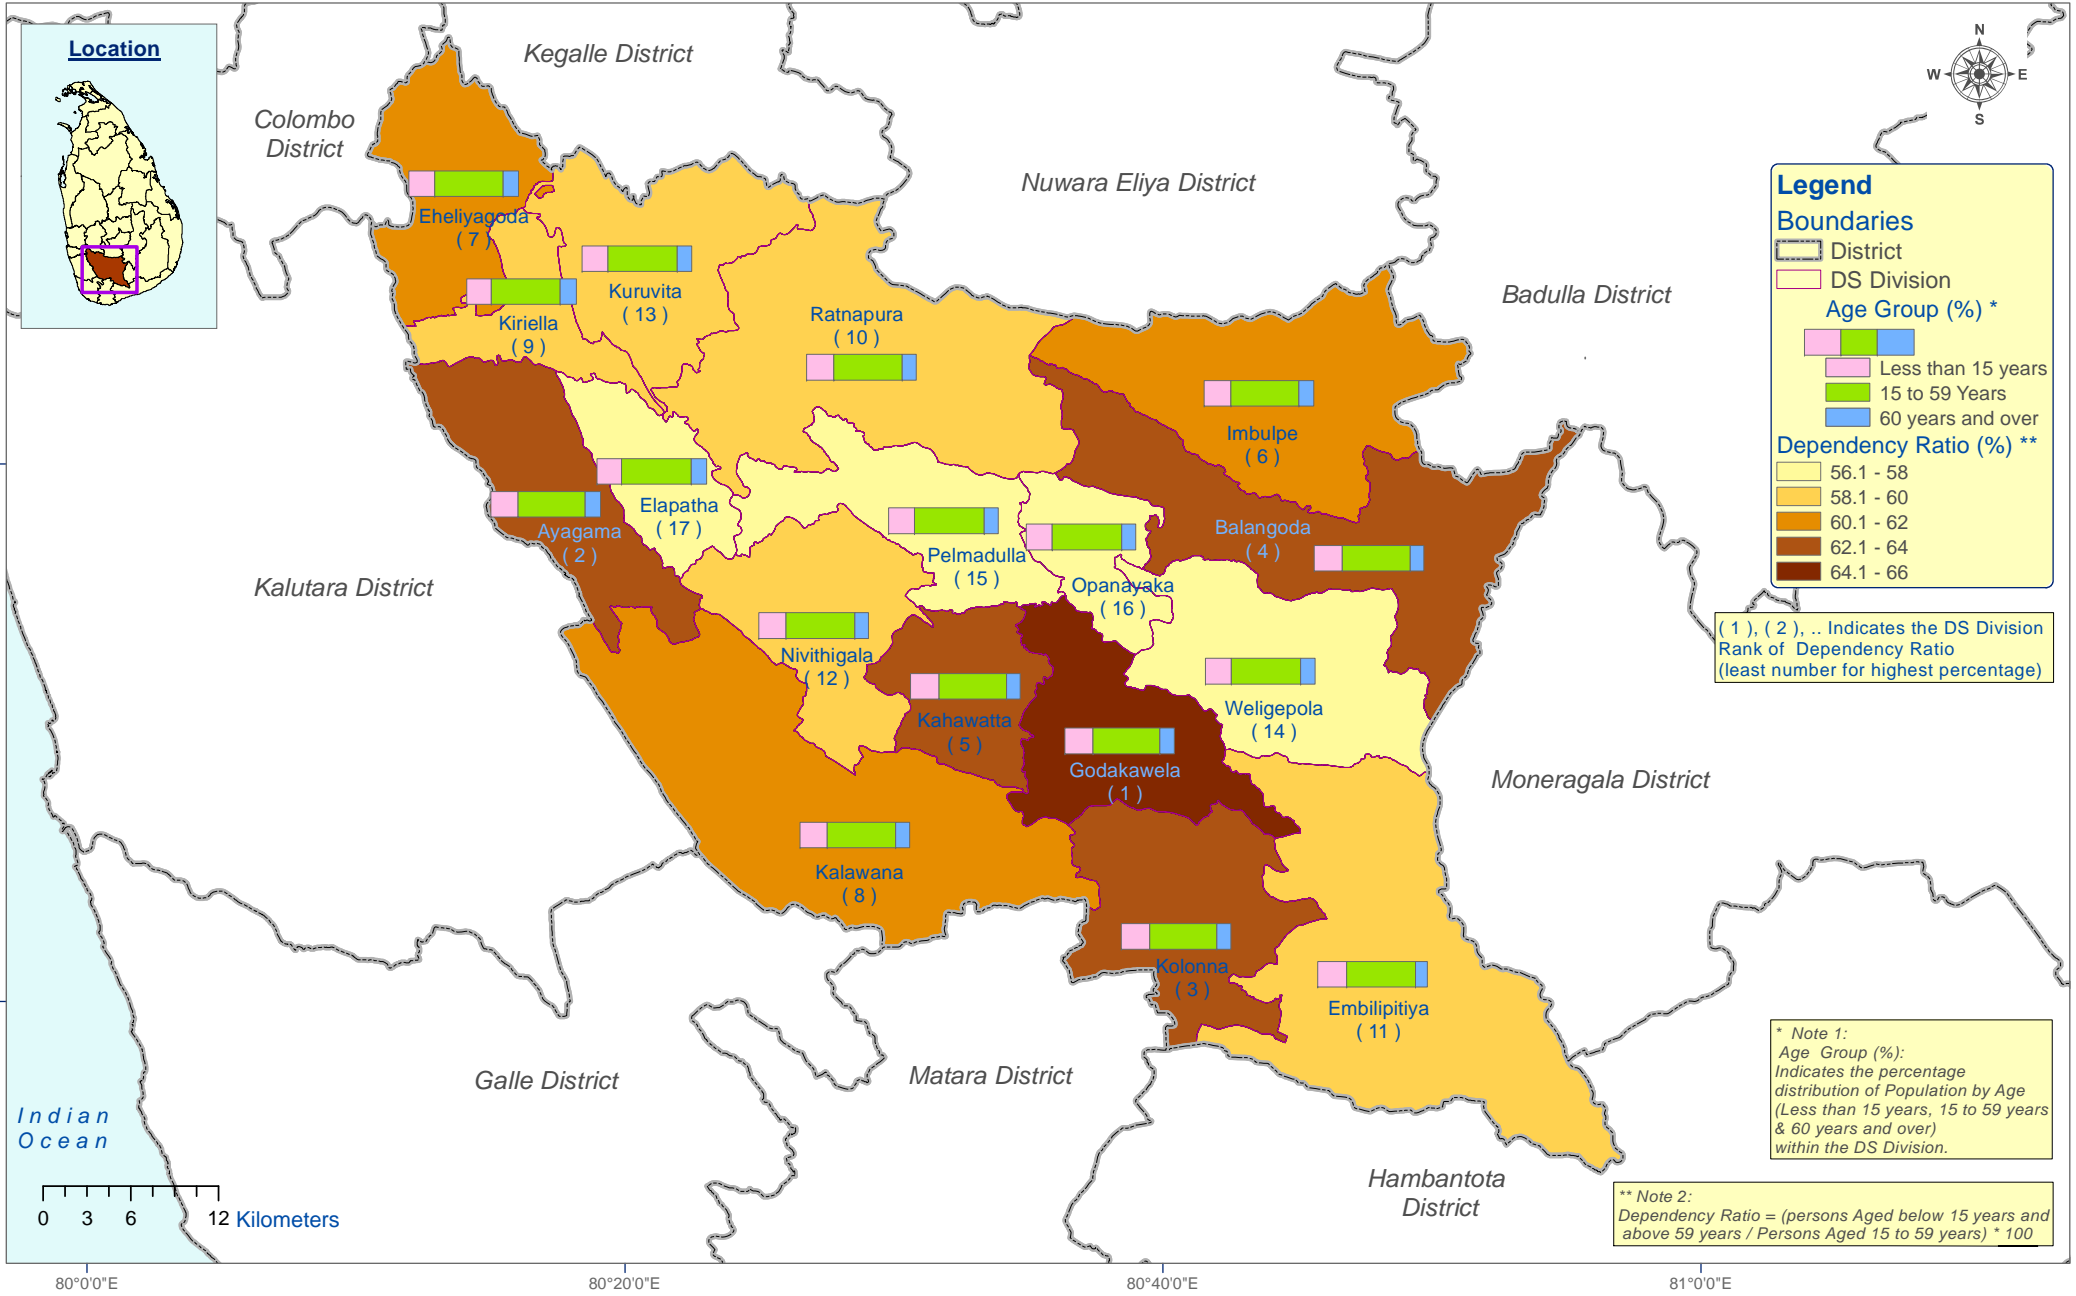

Map P3.91.3.1

Population by Age (Less than 15 years, 15 to 59 years, 60 years and over) and Dependency Ratio by DS Division - Ratnapura District, 2012

DS Division	Age Group (%)	Dependency Ratio (%)	Rank
Eheliyagoda	Less than 15 years, 15 to 59 Years, 60 years and over	60.1 - 62	7
Kuruwita	Less than 15 years, 15 to 59 Years, 60 years and over	58.1 - 60	13
Kiriella	Less than 15 years, 15 to 59 Years, 60 years and over	60.1 - 62	9
Ratnapura	Less than 15 years, 15 to 59 Years, 60 years and over	60.1 - 62	10
Imbulpe	Less than 15 years, 15 to 59 Years, 60 years and over	60.1 - 62	6
Elapatha	Less than 15 years, 15 to 59 Years, 60 years and over	60.1 - 62	17
Ayagama	Less than 15 years, 15 to 59 Years, 60 years and over	62.1 - 64	2
Pelmadulla	Less than 15 years, 15 to 59 Years, 60 years and over	60.1 - 62	15
Opanayaka	Less than 15 years, 15 to 59 Years, 60 years and over	60.1 - 62	16
Balangoda	Less than 15 years, 15 to 59 Years, 60 years and over	60.1 - 62	4
Nivithigala	Less than 15 years, 15 to 59 Years, 60 years and over	60.1 - 62	12
Kahawatta	Less than 15 years, 15 to 59 Years, 60 years and over	62.1 - 64	5
Godakawela	Less than 15 years, 15 to 59 Years, 60 years and over	64.1 - 66	1
Kalawana	Less than 15 years, 15 to 59 Years, 60 years and over	60.1 - 62	8
Kolonna	Less than 15 years, 15 to 59 Years, 60 years and over	62.1 - 64	3
Weligepola	Less than 15 years, 15 to 59 Years, 60 years and over	56.1 - 58	14
Embilipitiya	Less than 15 years, 15 to 59 Years, 60 years and over	58.1 - 60	11