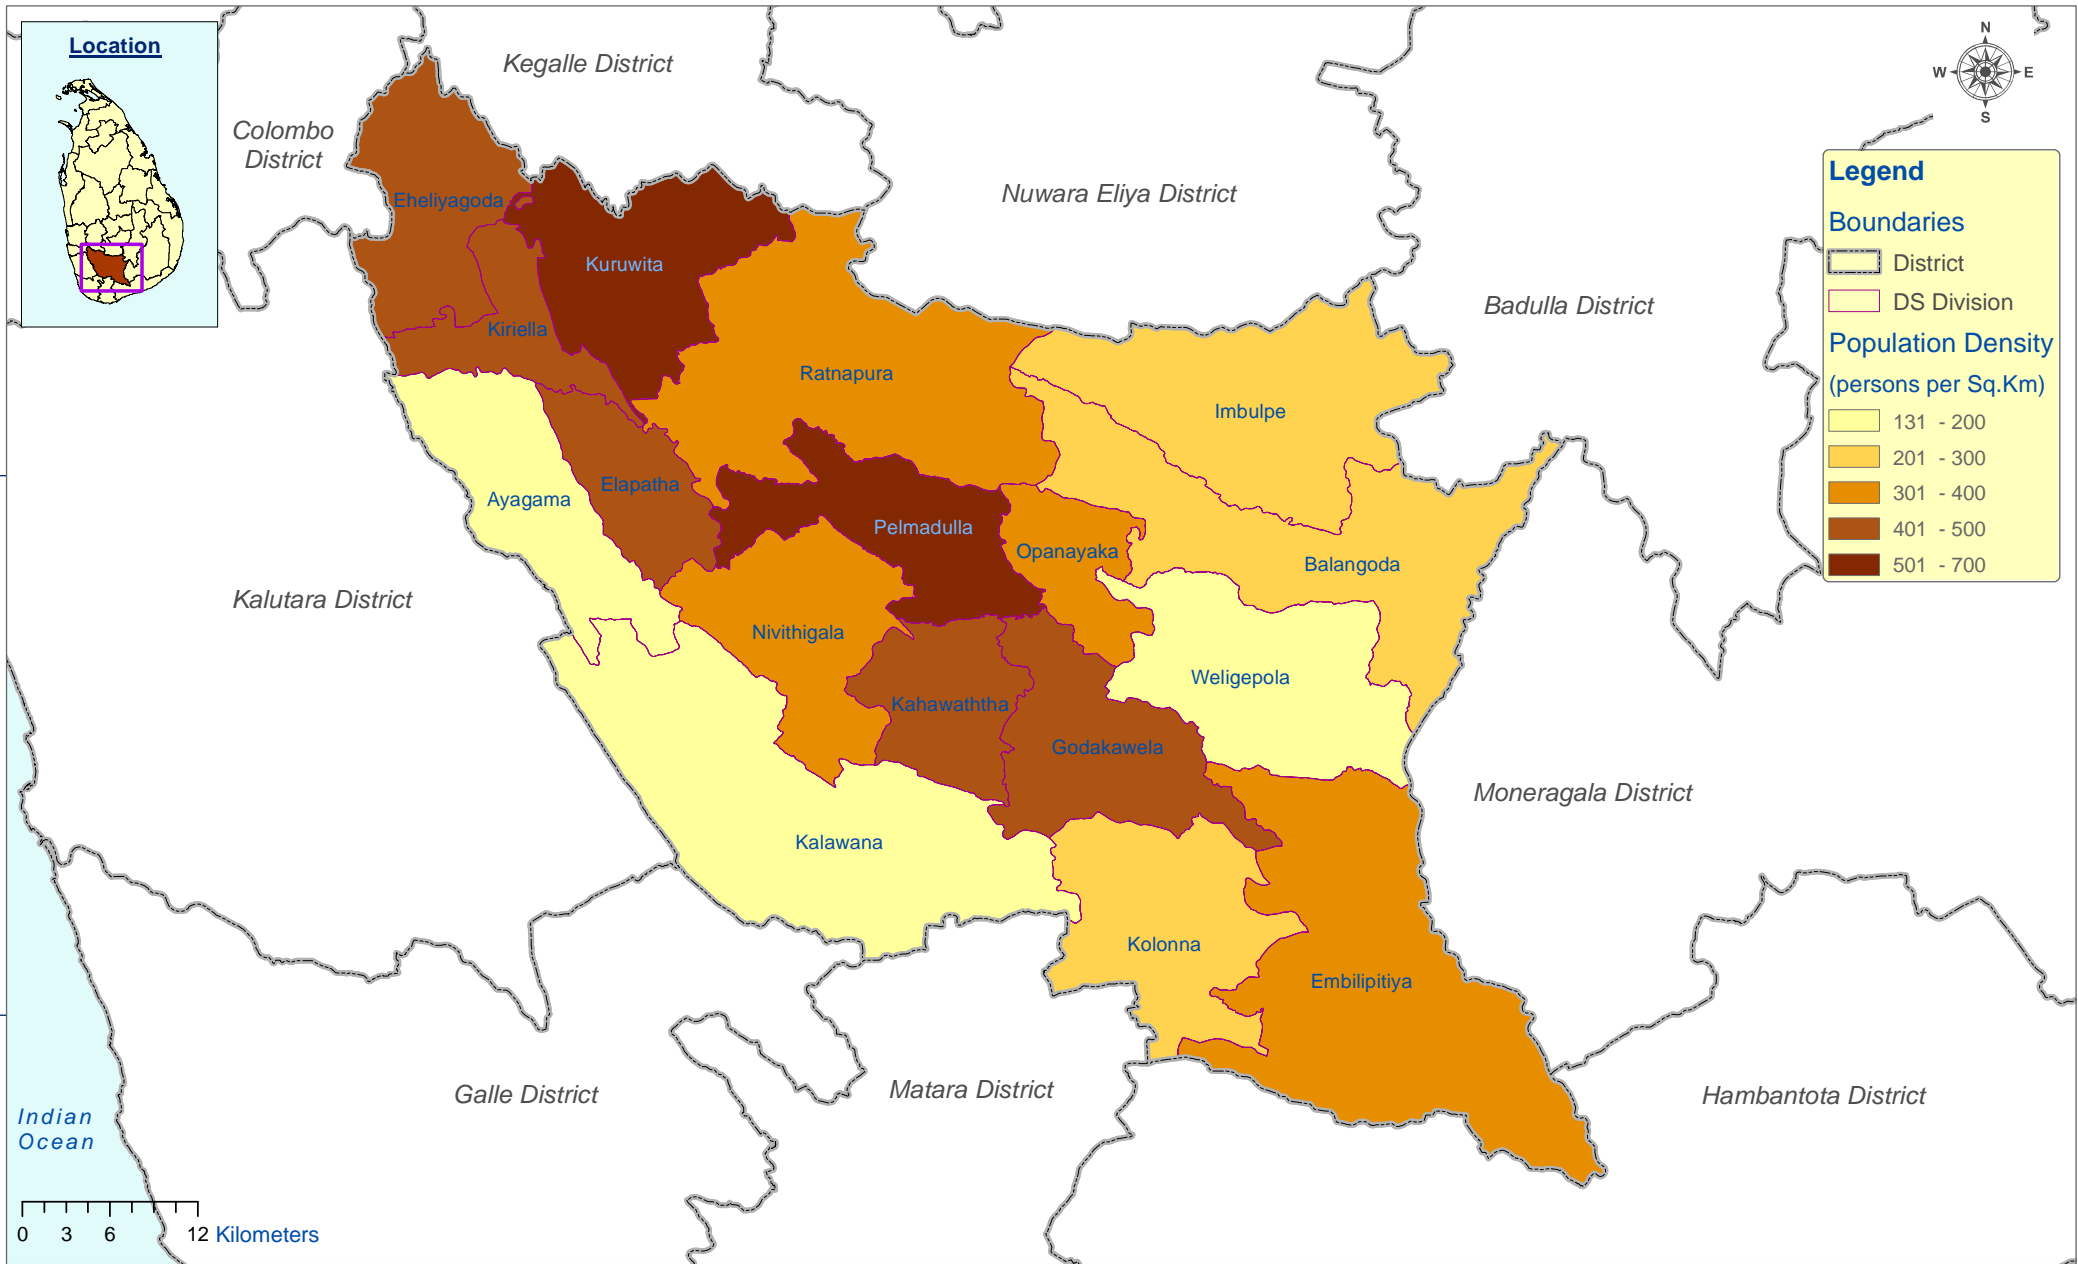

Map P3.91.1.2 Population Density by DS Division - Ratnapura District, 2012

Legend

Boundaries

- District
- DS Division

Population Density (persons per Sq.Km)

- 131 - 200
- 201 - 300
- 301 - 400
- 401 - 500
- 501 - 700

160

6°40'N

6°20'N

0 3 6 12 Kilometers

80°0'0"E

80°20'0"E

80°40'0"E

81°0'0"E

Indian Ocean