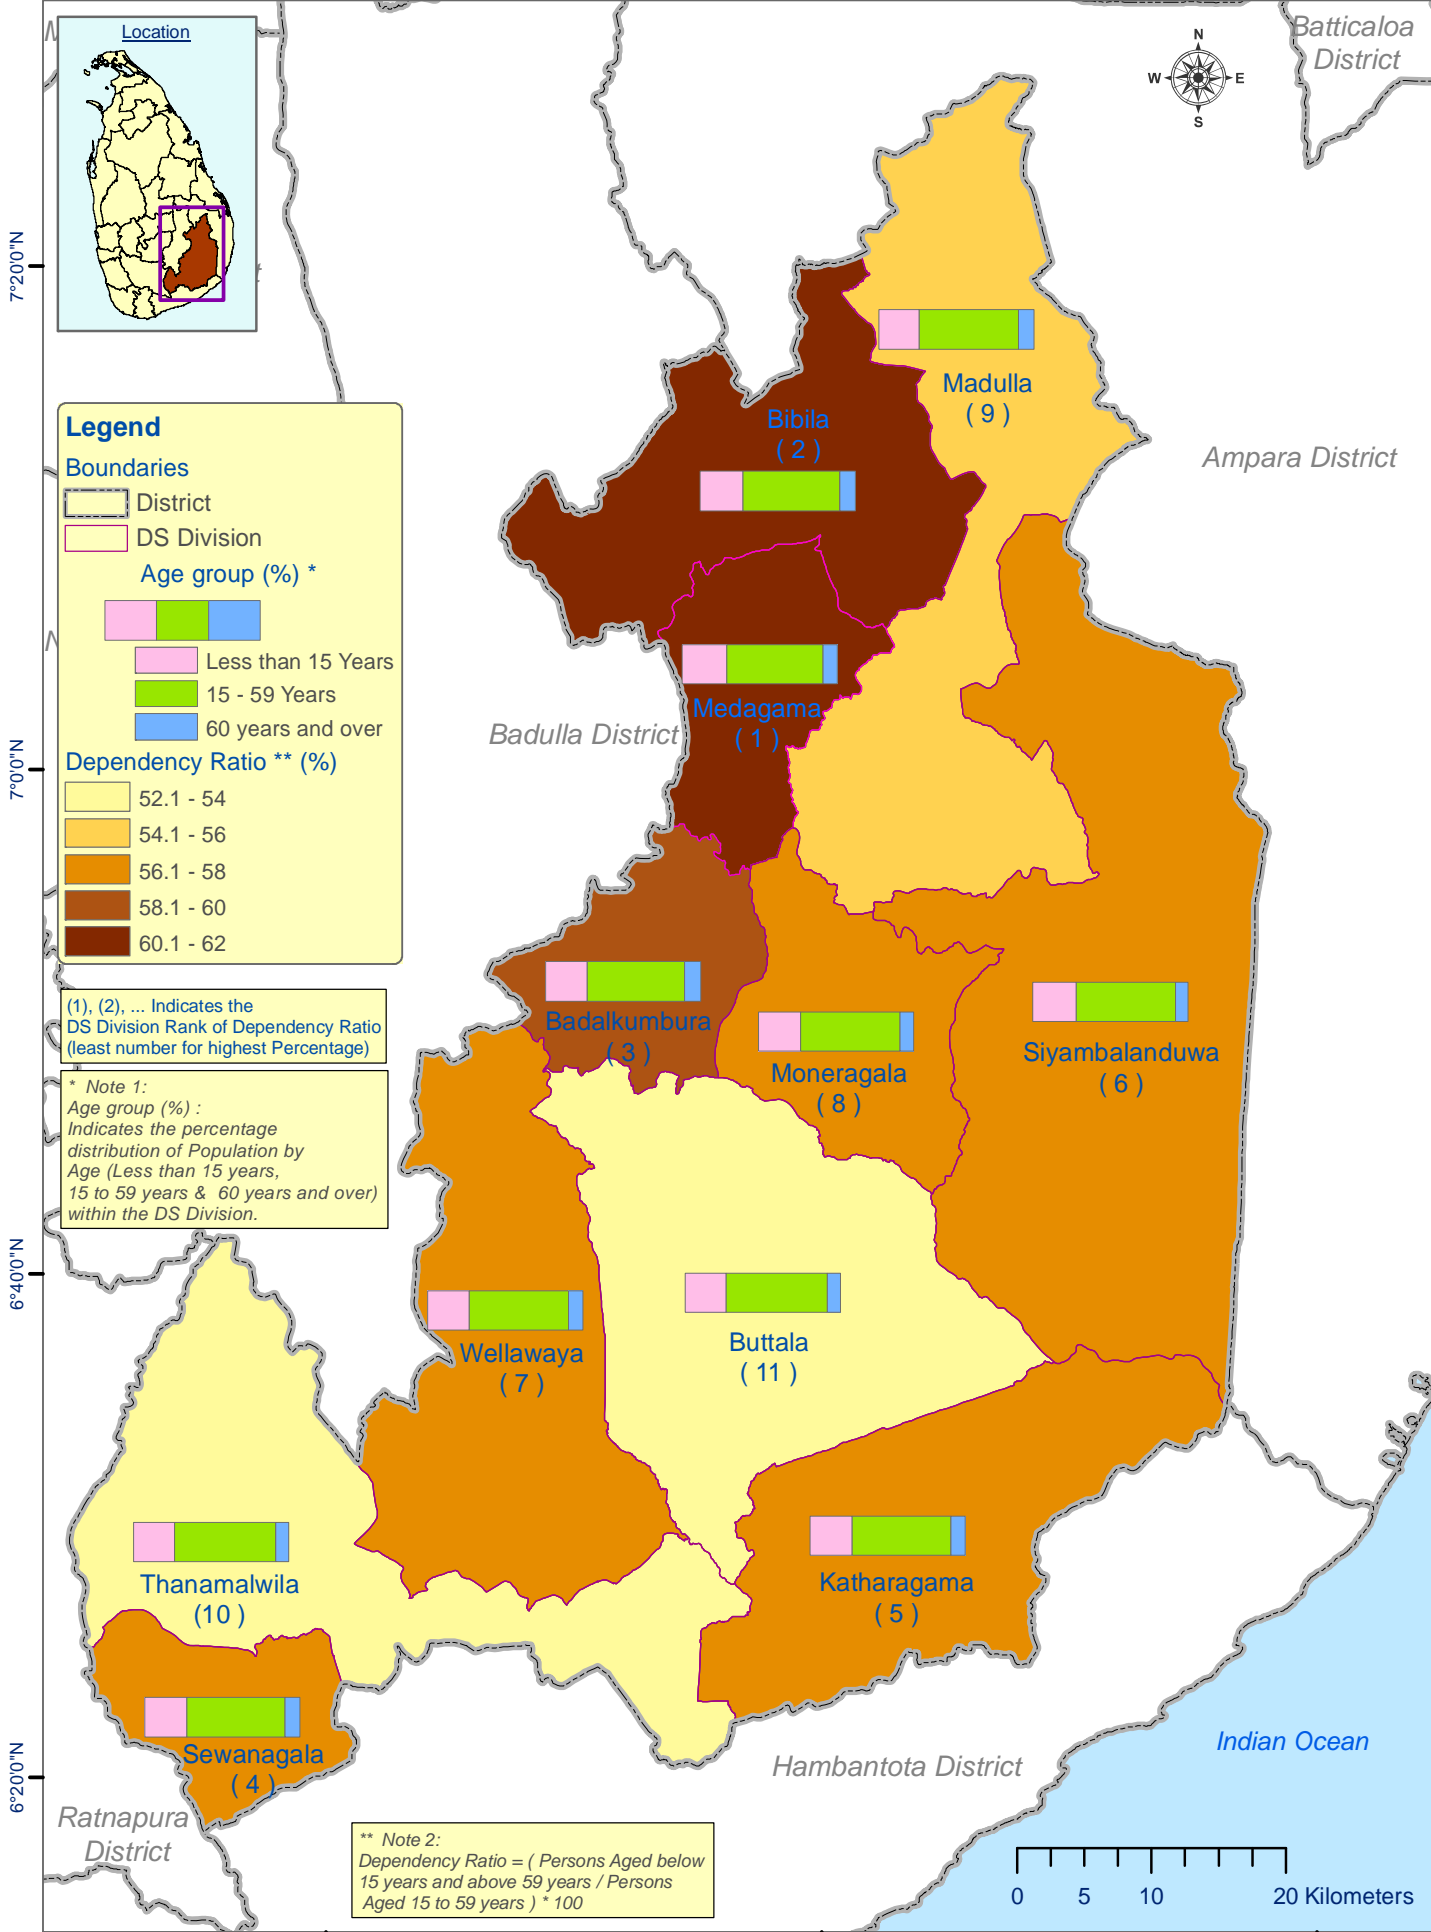

Map: P3.82..3.1

Population by Age (Less than 15 years, 15 to 59 years, 60 years and over) and Dependency Ratio by DS Division - Moneragala District, 2012

81°0'0"E

81°20'0"E

81°40'0"E