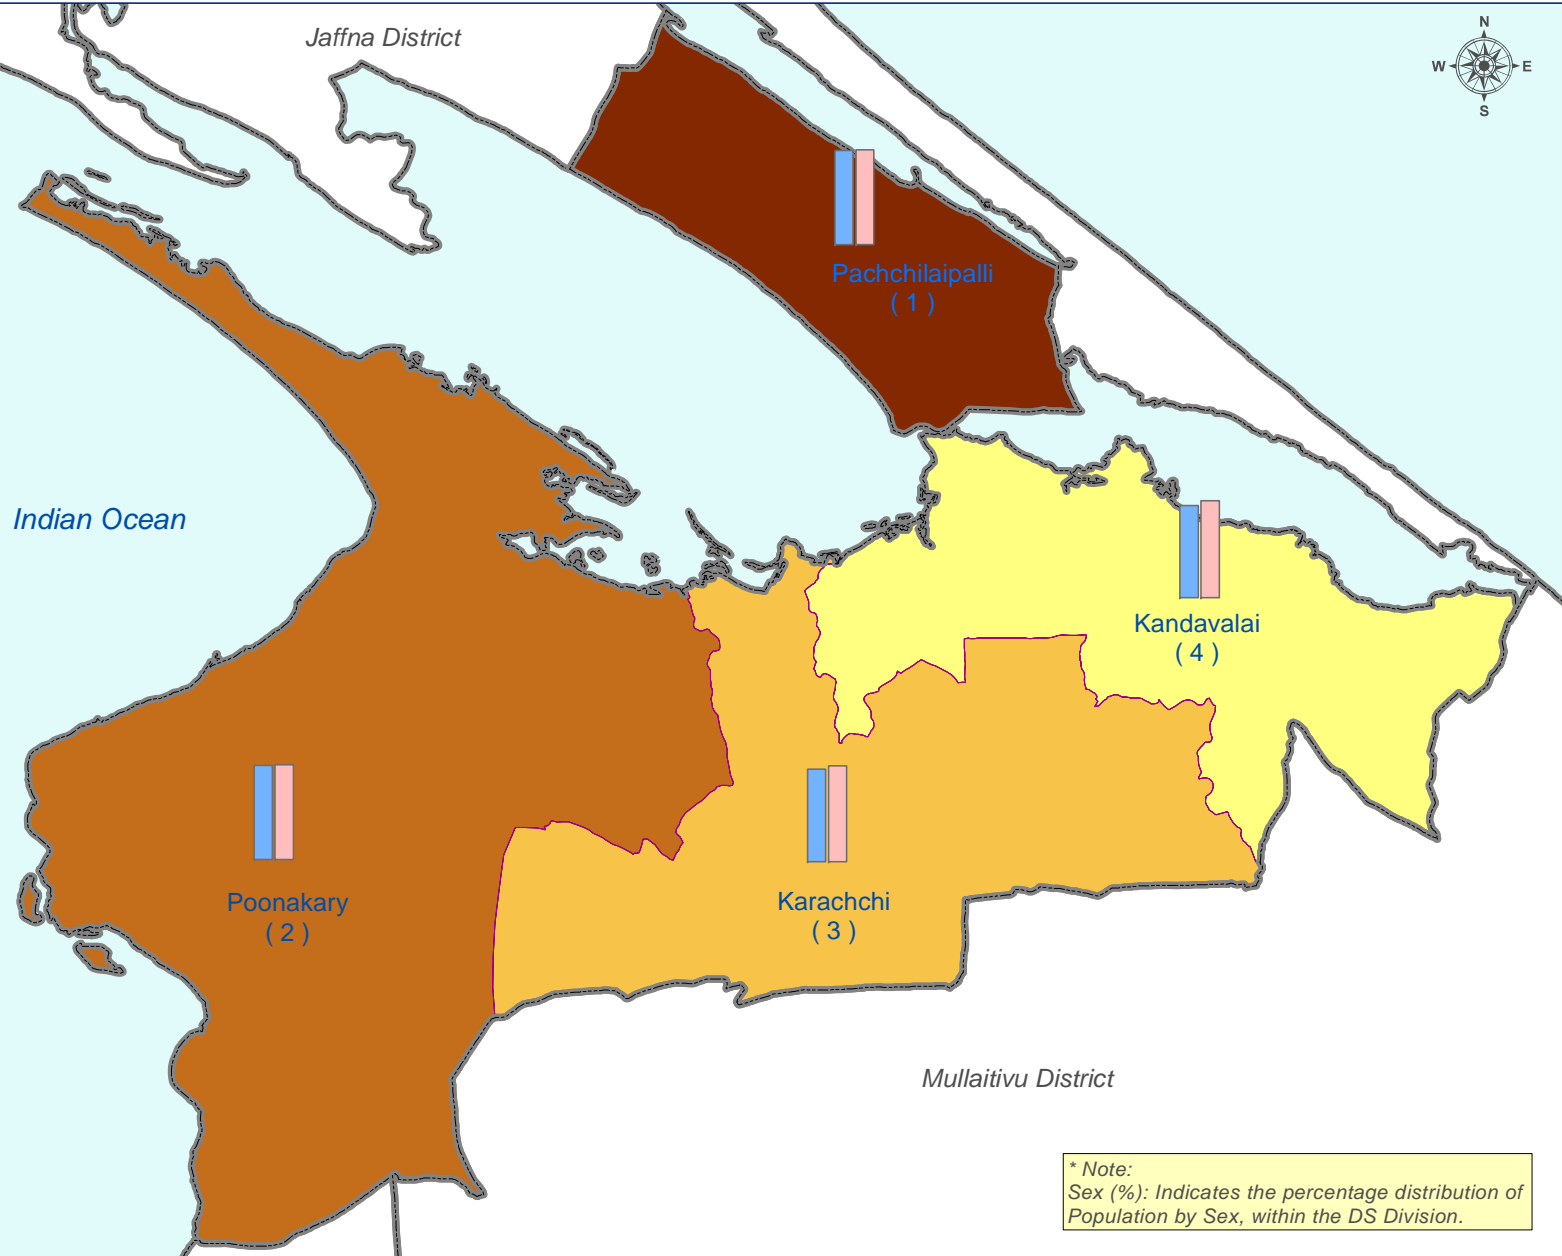

Map: P3.45.2.1 **Population by Sex and Sex Ratio by DS Division - Kilinochchi District, 2012**

Jaffna District

Indian Ocean

Mullaitivu District

Legend

Boundaries

- District
- DS Division

Sex (%) *

- Male
- Female

Sex Ratio (Males per 100 Females)

- 94.1 - 95.0
- 95.1 - 97.0
- 97.1 - 99.6
- 99.7 - 99.8

(1), (2), ... Indicates the DS Division Rank of Sex Ratio (least number for highest Percentage)

* Note: Sex (%): Indicates the percentage distribution of Population by Sex, within the DS Division.

9°36'0"N
9°31'0"N
101
9°24'0"N
9°17'0"N

80°0'0"E 80°10'0"E 80°20'0"E 80°30'0"E