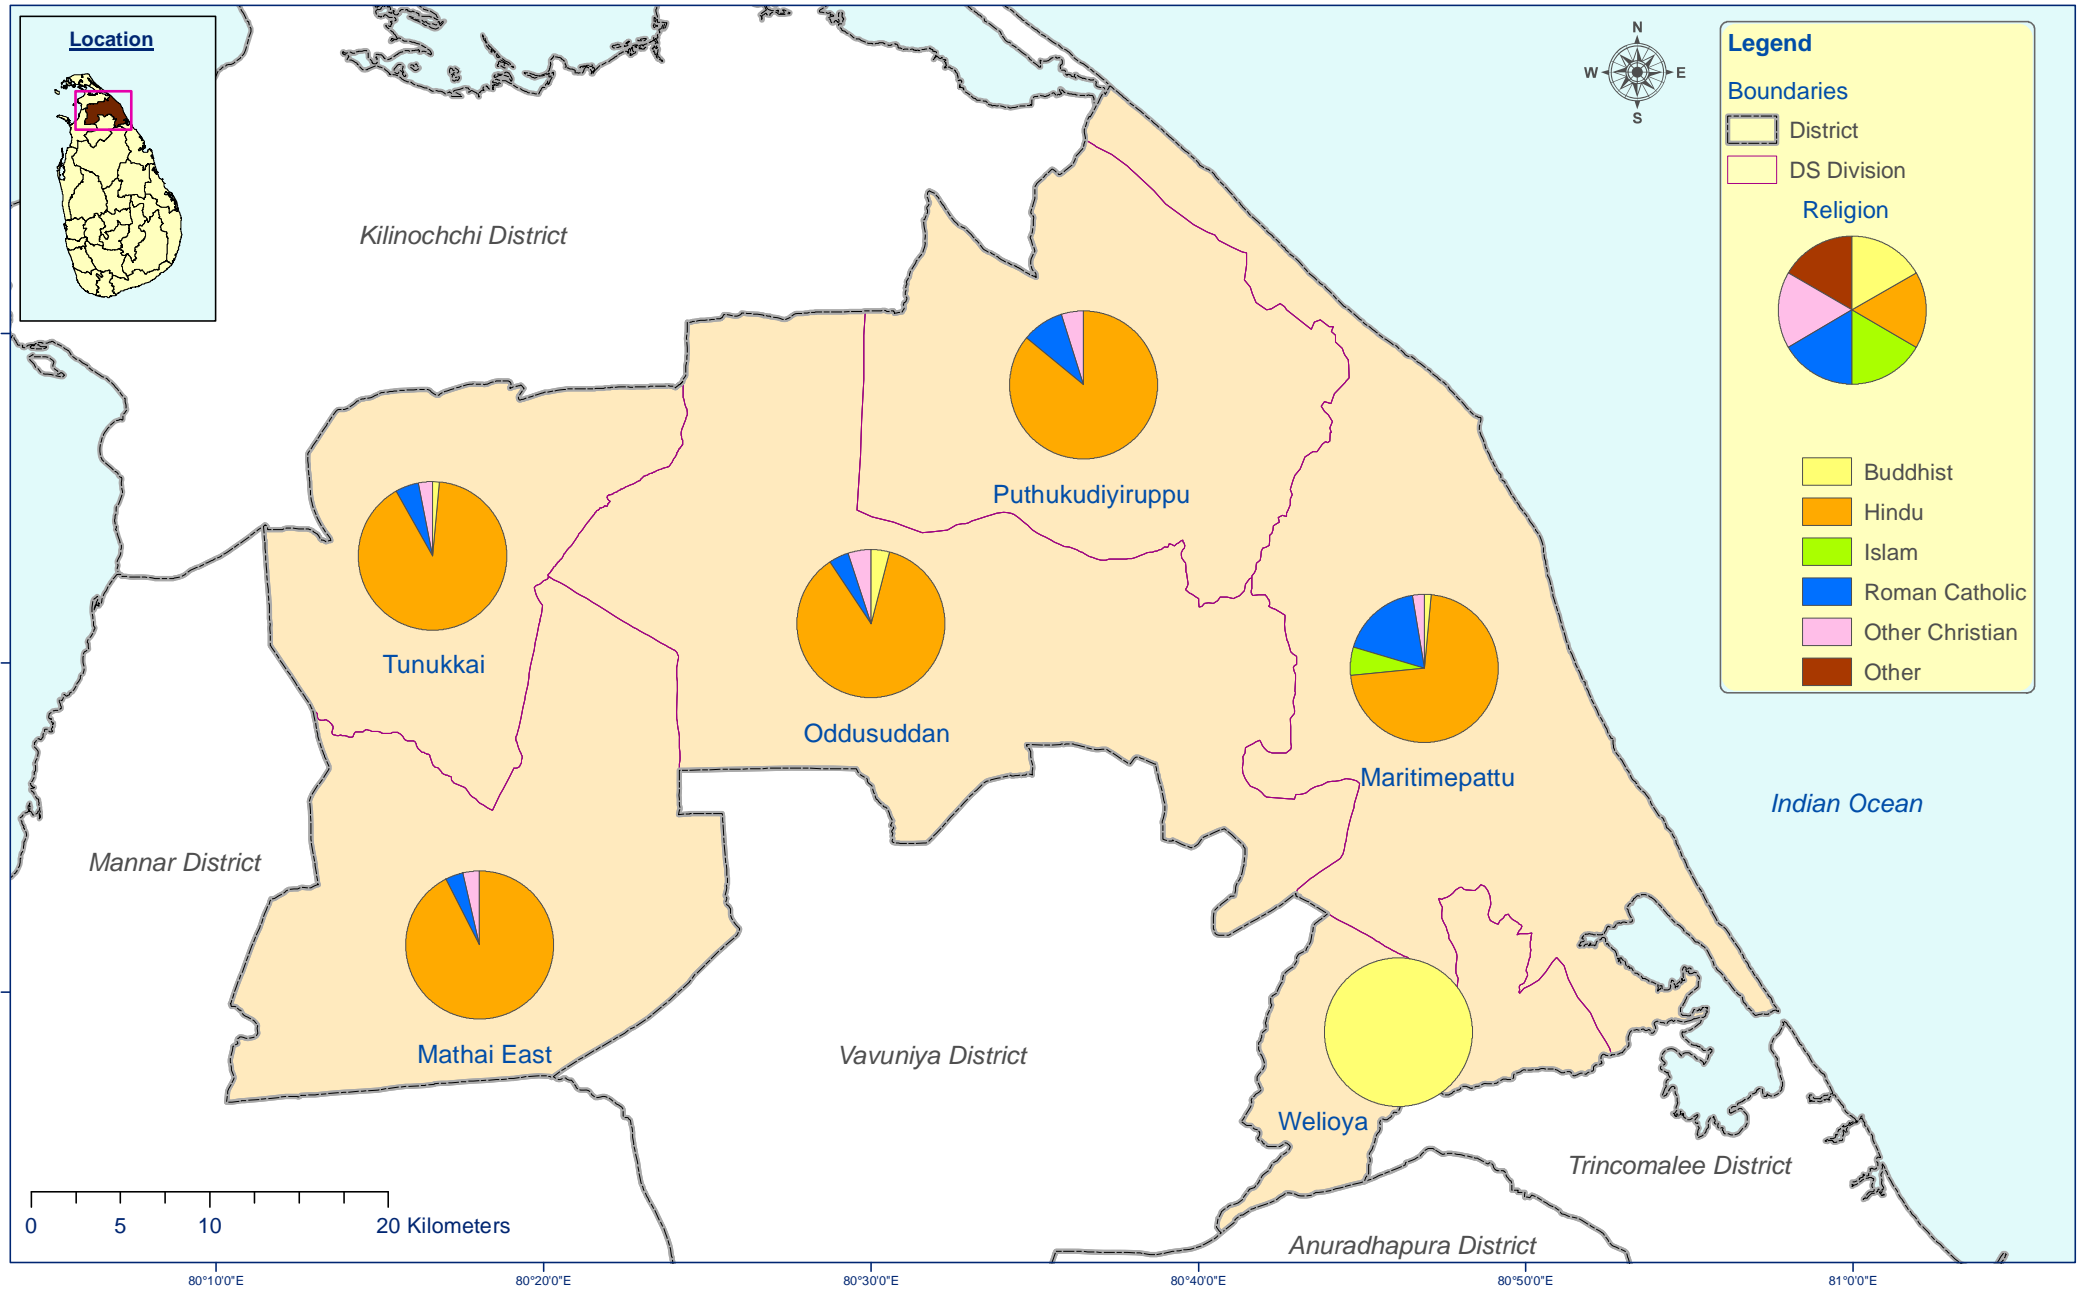

Map: P3.44.5.1 **Population by Religion and DS Division - Mullaitivu District, 2012**

Legend

Boundaries

- District
- DS Division

Religion

- Buddhist
- Hindu
- Islam
- Roman Catholic
- Other Christian
- Other

86

80°10'0"E 80°20'0"E 80°30'0"E 80°40'0"E 80°50'0"E 81°00'0"E