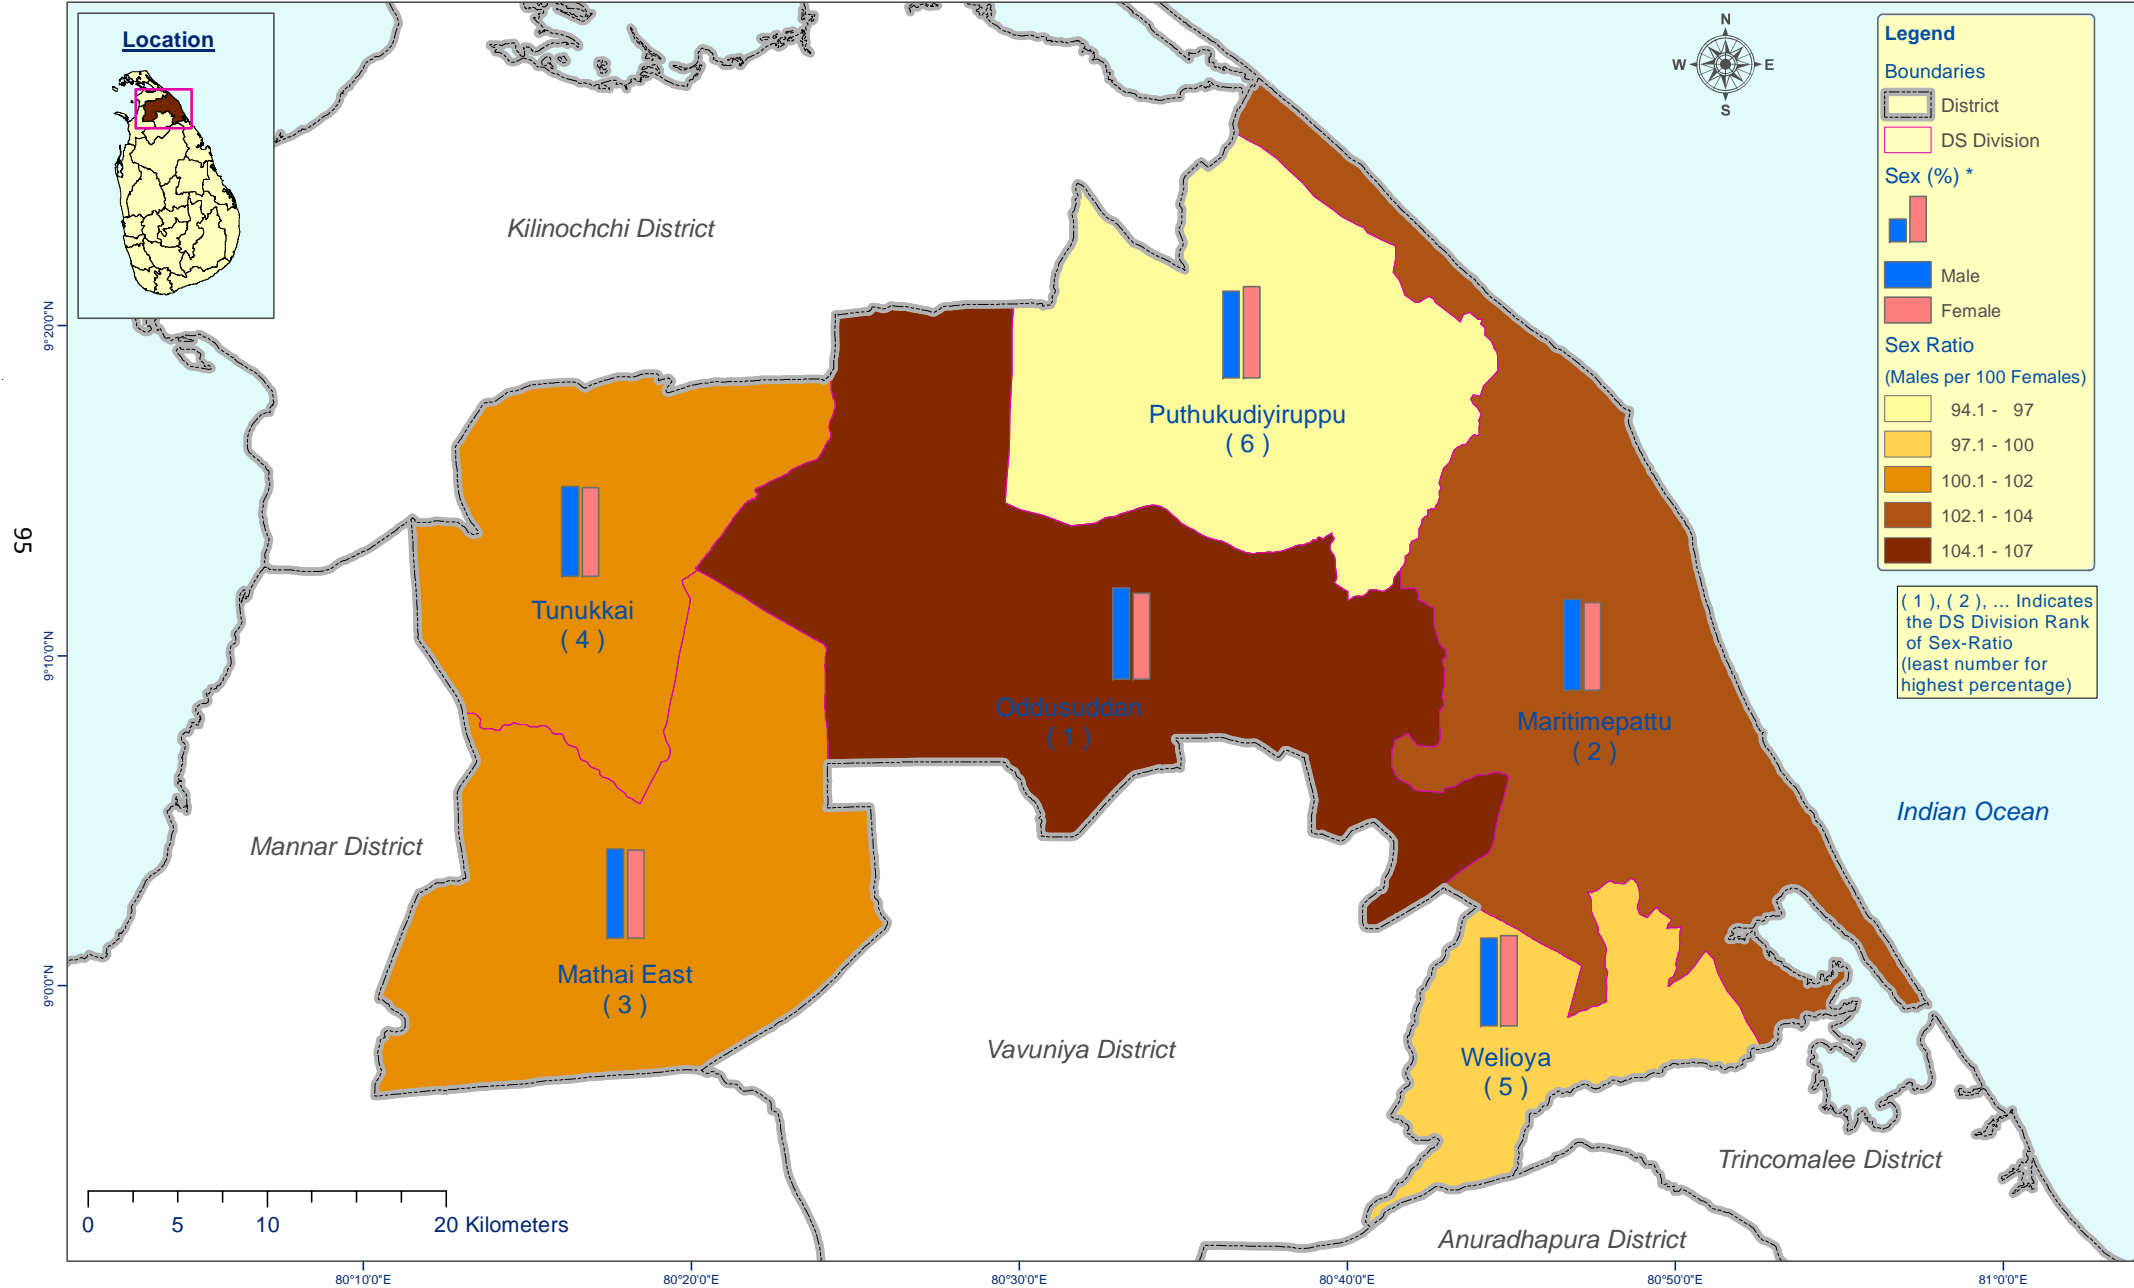

Map: P3.44.2.1 **Population by Sex and Sex Ratio by DS Division - Mullaitivu District, 2012**

**Legend**

**Boundaries**

- District
- DS Division

**Sex (%) \***

- Male
- Female

**Sex Ratio**  
(Males per 100 Females)

- 94.1 - 97
- 97.1 - 100
- 100.1 - 102
- 102.1 - 104
- 104.1 - 107

( 1 ), ( 2 ), ... Indicates the DS Division Rank of Sex-Ratio (least number for highest percentage)

0 5 10 20 Kilometers

80°10'0"E 80°20'0"E 80°30'0"E 80°40'0"E 80°50'0"E 81°0'0"E

95

9°20'0"N

9°10'0"N

9°0'0"N

Mannar District

Kilinochchi District

Vavuniya District

Anuradhapura District

Trincomalee District

Indian Ocean