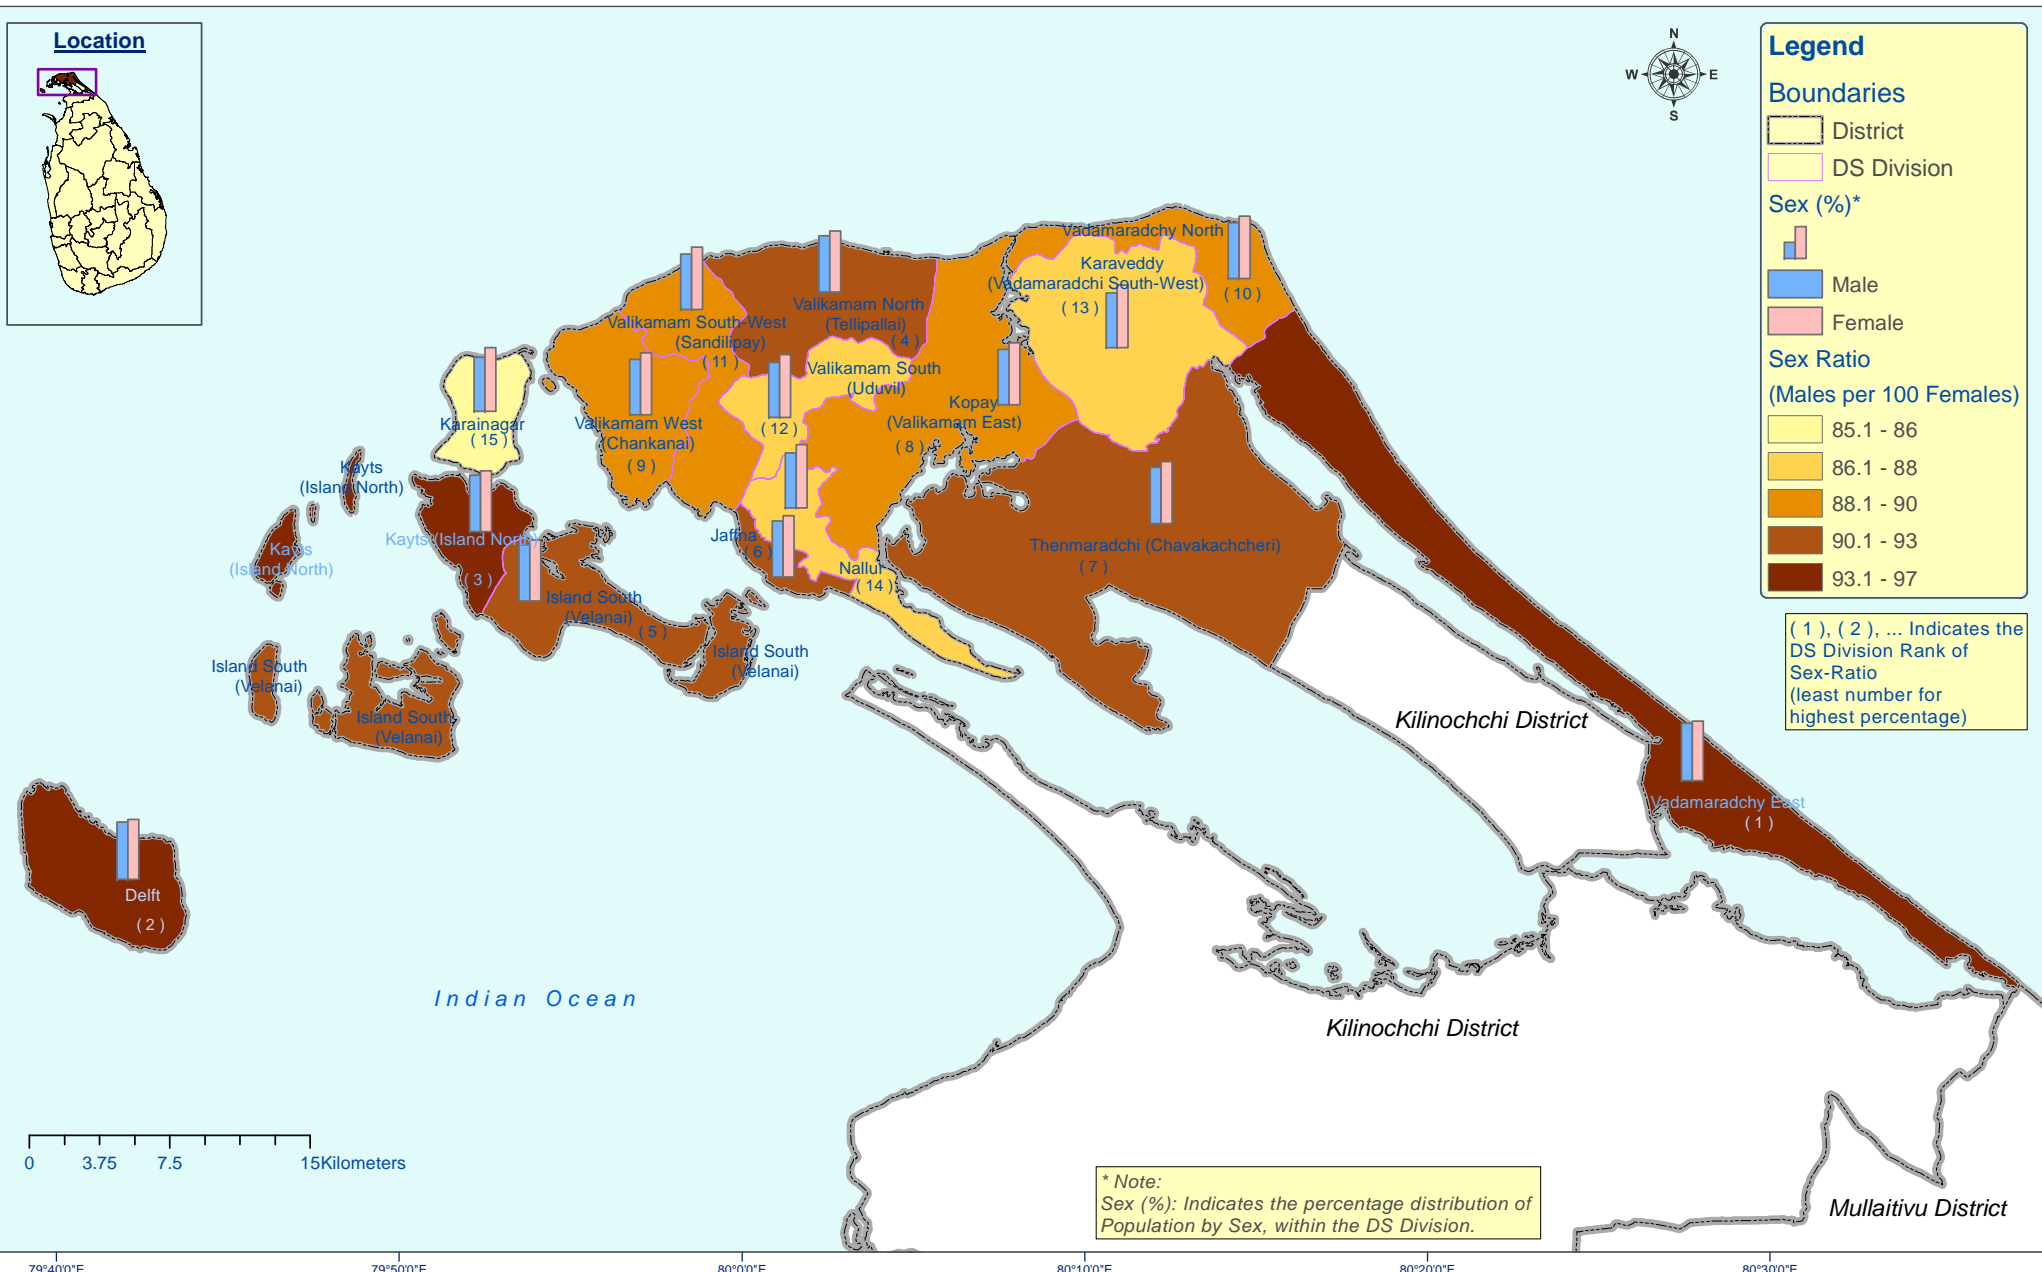

Map: P3.41.2.1 **Population by Sex and Sex Ratio by DS Division - Jaffna District, 2012**

Legend

Boundaries

- District
- DS Division

Sex (%)*

- Male
- Female

Sex Ratio (Males per 100 Females)

- 85.1 - 86
- 86.1 - 88
- 88.1 - 90
- 90.1 - 93
- 93.1 - 97

(1), (2), ... Indicates the DS Division Rank of Sex-Ratio (least number for highest percentage)

* Note:
Sex (%): Indicates the percentage distribution of Population by Sex, within the DS Division.

9°30'0"N
9°40'0"N
9°50'0"N
9°20'0"N

79°40'0"E 79°50'0"E 80°0'0"E 80°10'0"E 80°20'0"E 80°30'0"E