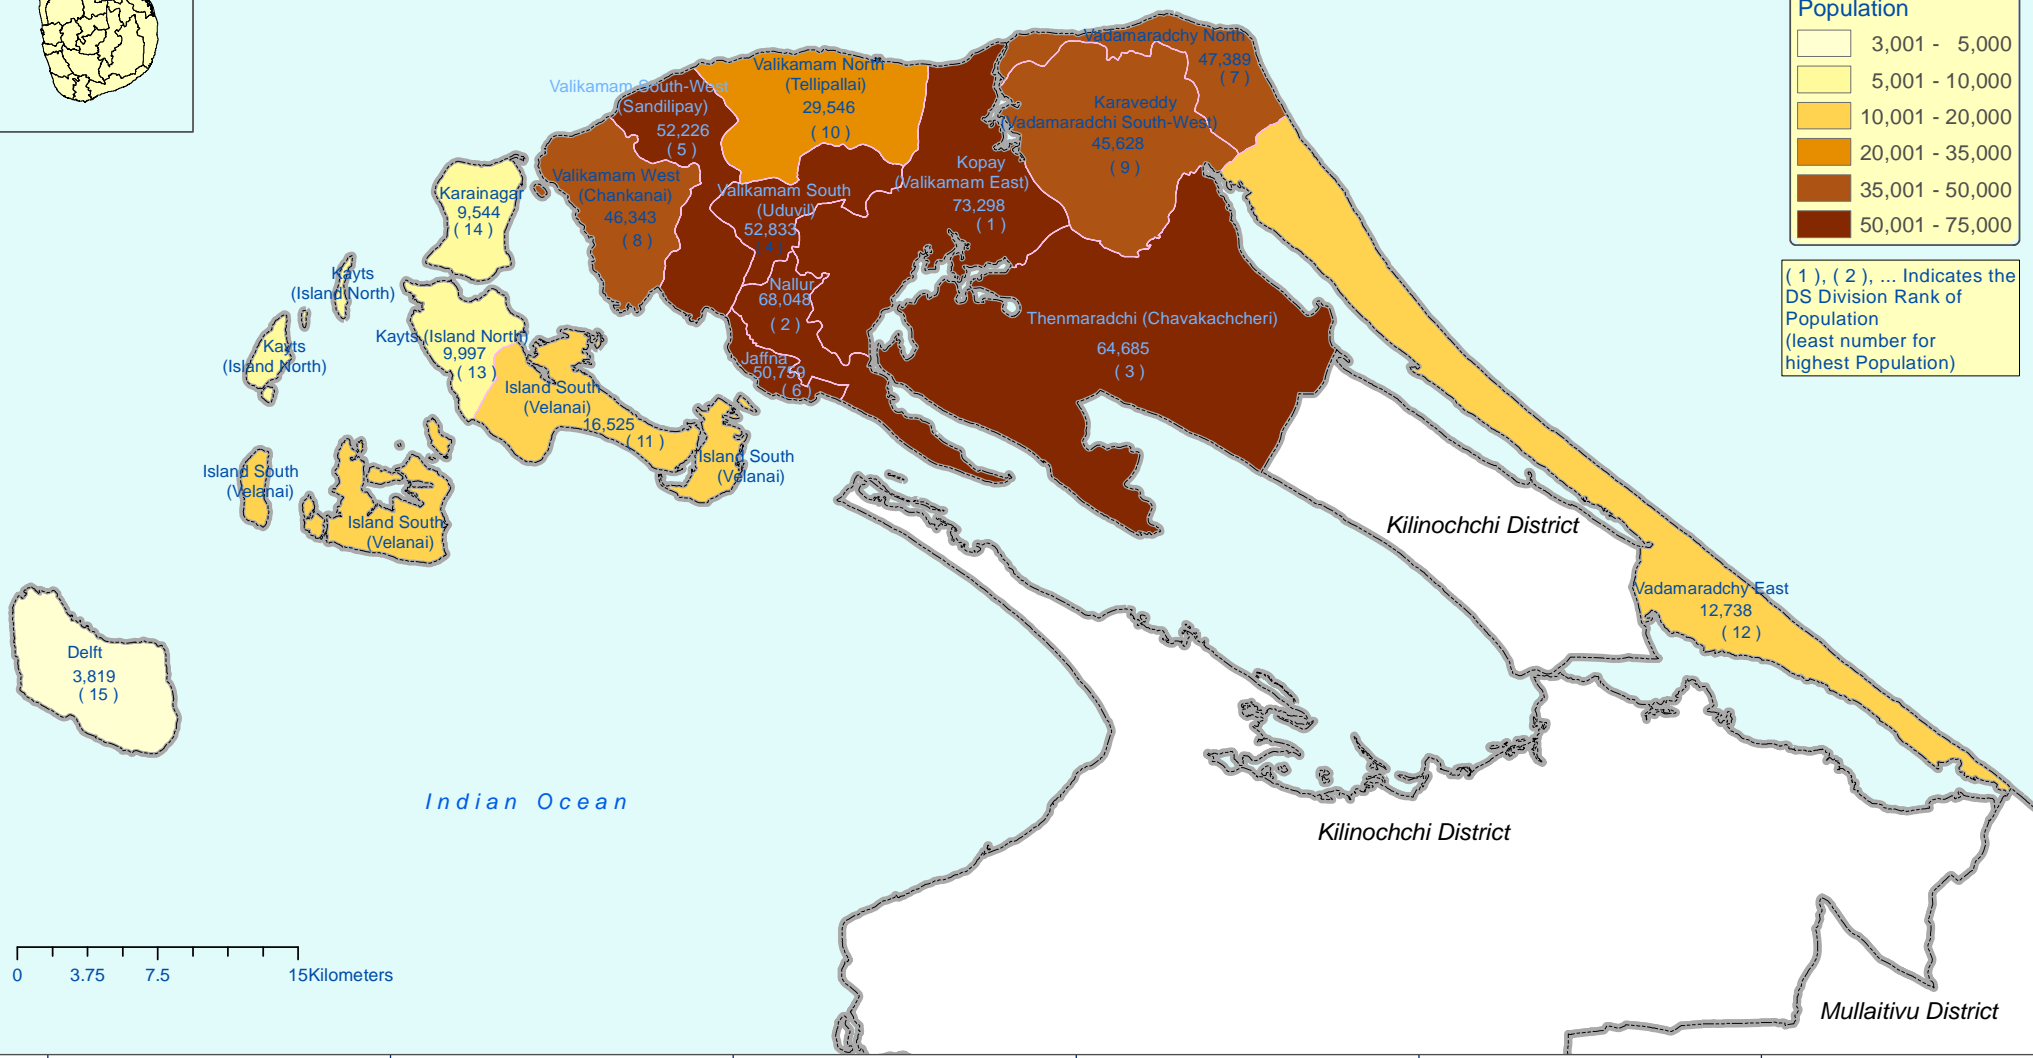

Map: P3.41.1.1 **Population by DS Division - Jaffna District, 2012**

Location

Legend

Boundaries

- District
- DS Division

Population

- 3,001 - 5,000
- 5,001 - 10,000
- 10,001 - 20,000
- 20,001 - 35,000
- 35,001 - 50,000
- 50,001 - 75,000

(1), (2), ... Indicates the DS Division Rank of Population (least number for highest Population)

9°50'00"N

75

9°40'00"N

9°30'00"N

9°20'00"N

79°40'00"E 79°50'00"E 80°00'00"E 80°10'00"E 80°20'00"E 80°30'00"E

Indian Ocean

Kilinochchi District

Kilinochchi District

Mullaitivu District