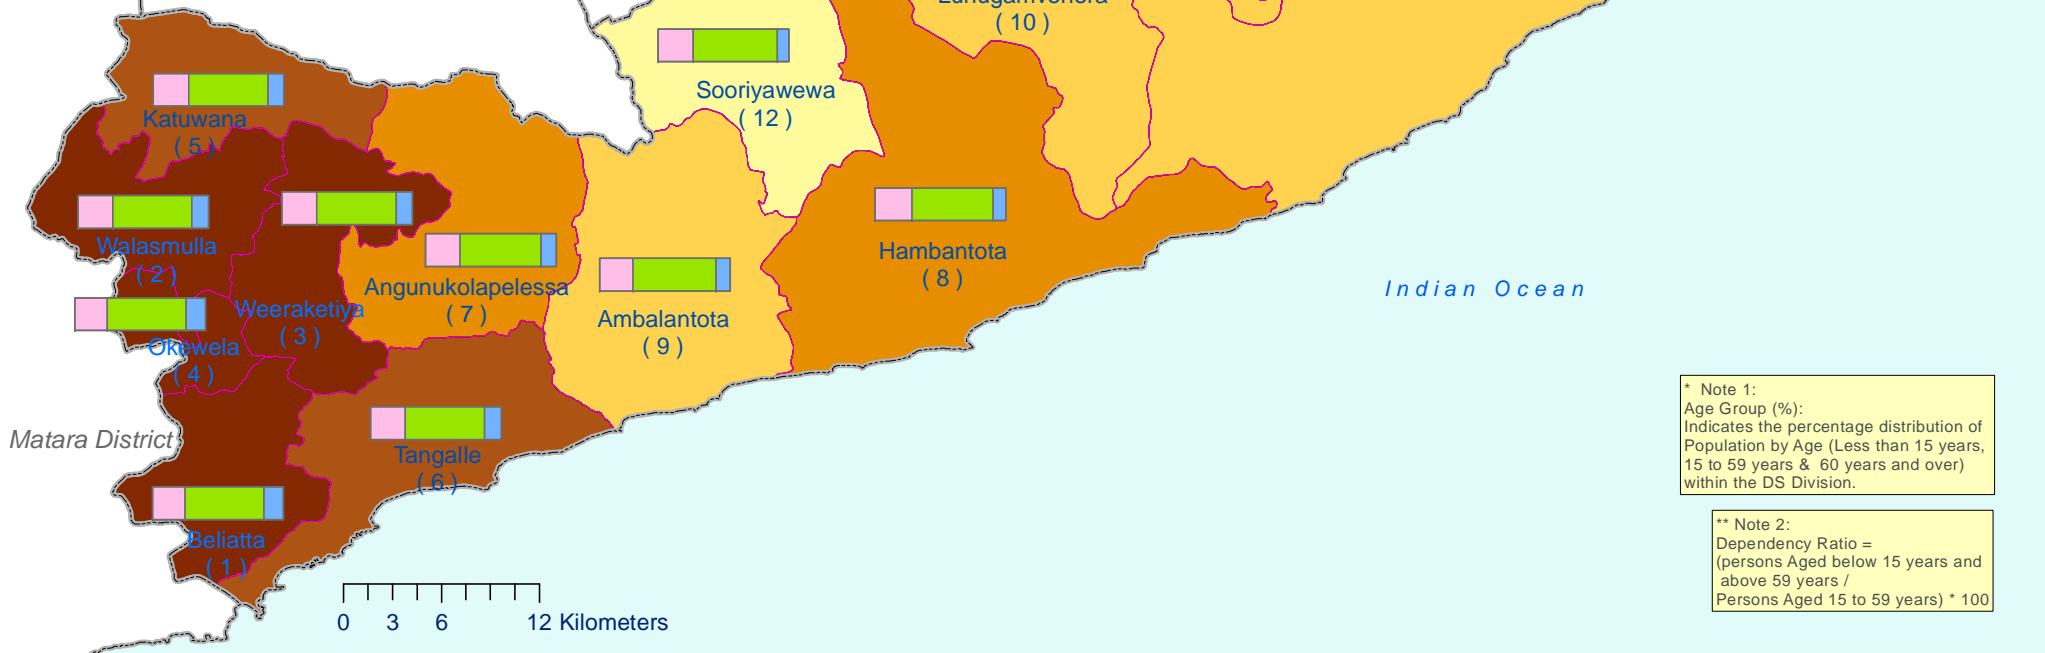

Map P3.33.3.1 **Population by Age (under 15 years, 15 to 59 years & 60 years and over) and Dependency Ratio by DS Division - Hambantota District, 2012**

Location

Legend

Boundaries

- District
- DS Division

Age Group (%) *

- Less than 15 years
- 15 - 59 years
- 60 years & over

Dependency Ratio (%) **

- 55.1 - 56
- 56.1 - 58
- 58.1 - 62
- 62.1 - 65
- 65.1 - 66

(1), (2), ... Indicates the DS Division Rank of Dependency Ratio (least number for highest Percentage)

Ampara District

Moneragala District

Ratnapura District

Indian Ocean

Matara District

* Note 1:
Age Group (%):
Indicates the percentage distribution of Population by Age (Less than 15 years, 15 to 59 years & 60 years and over) within the DS Division.

** Note 2:
Dependency Ratio =
(persons Aged below 15 years and above 59 years / Persons Aged 15 to 59 years) * 100

80°38'0"E 80°52'0"E 81°06'0"E 81°20'0"E 81°34'0"E

72

N.0°36'9"
N.0°22'9"
N.0°8'9"