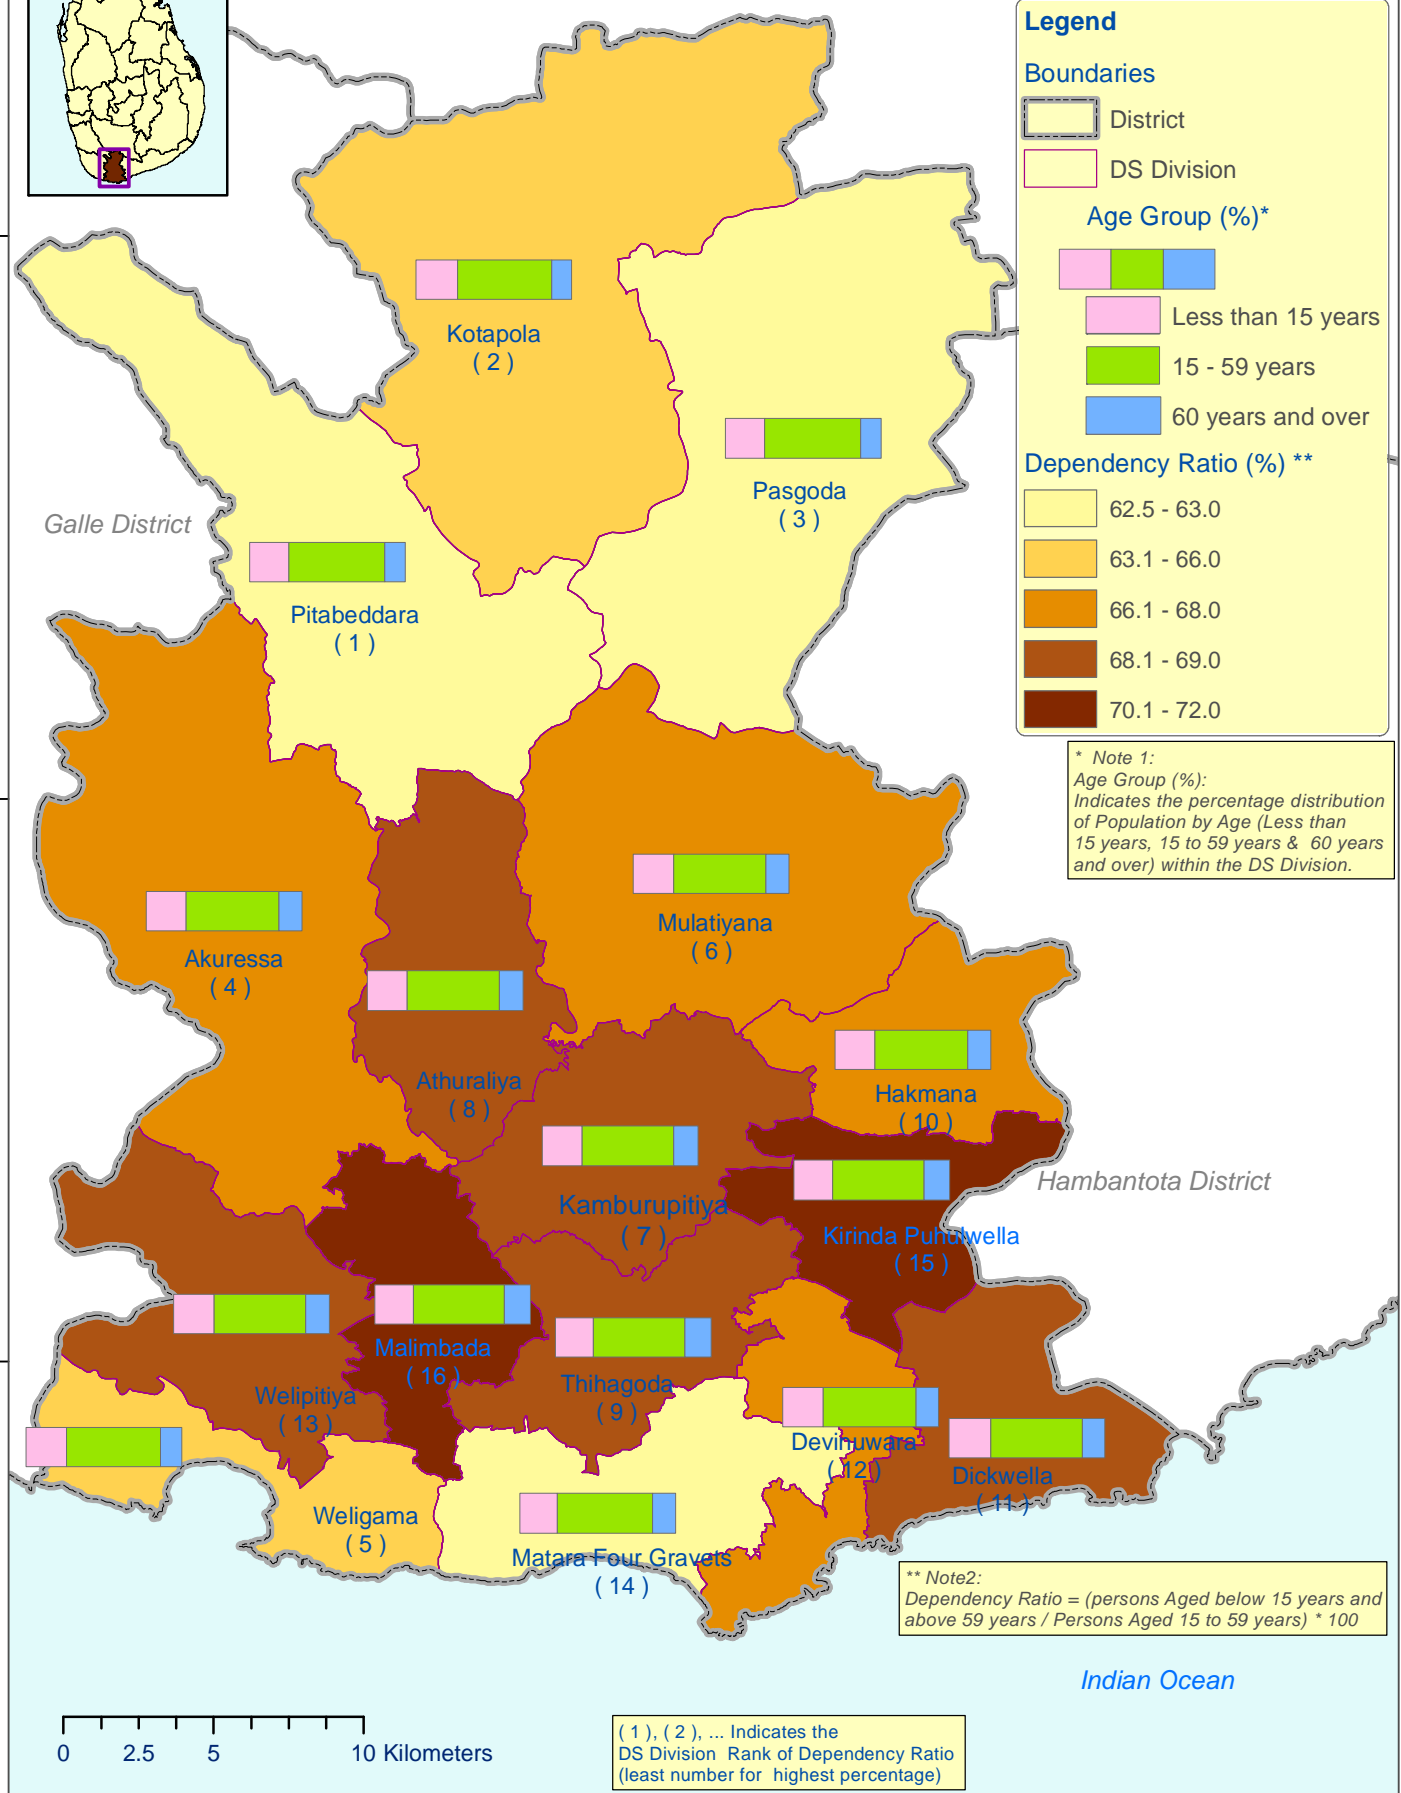

Ratnapura District

Legend

Boundaries

- District
- DS Division

Age Group (%)*

- Less than 15 years
- 15 - 59 years
- 60 years and over

Dependency Ratio (%) **

- 62.5 - 63.0
- 63.1 - 66.0
- 66.1 - 68.0
- 68.1 - 69.0
- 70.1 - 72.0

* Note 1:
Age Group (%):
Indicates the percentage distribution of Population by Age (Less than 15 years, 15 to 59 years & 60 years and over) within the DS Division.

** Note2:
Dependency Ratio = (persons Aged below 15 years and above 59 years / Persons Aged 15 to 59 years) * 100

(1), (2), ... Indicates the DS Division Rank of Dependency Ratio (least number for highest percentage)

0 2.5 5 10 Kilometers