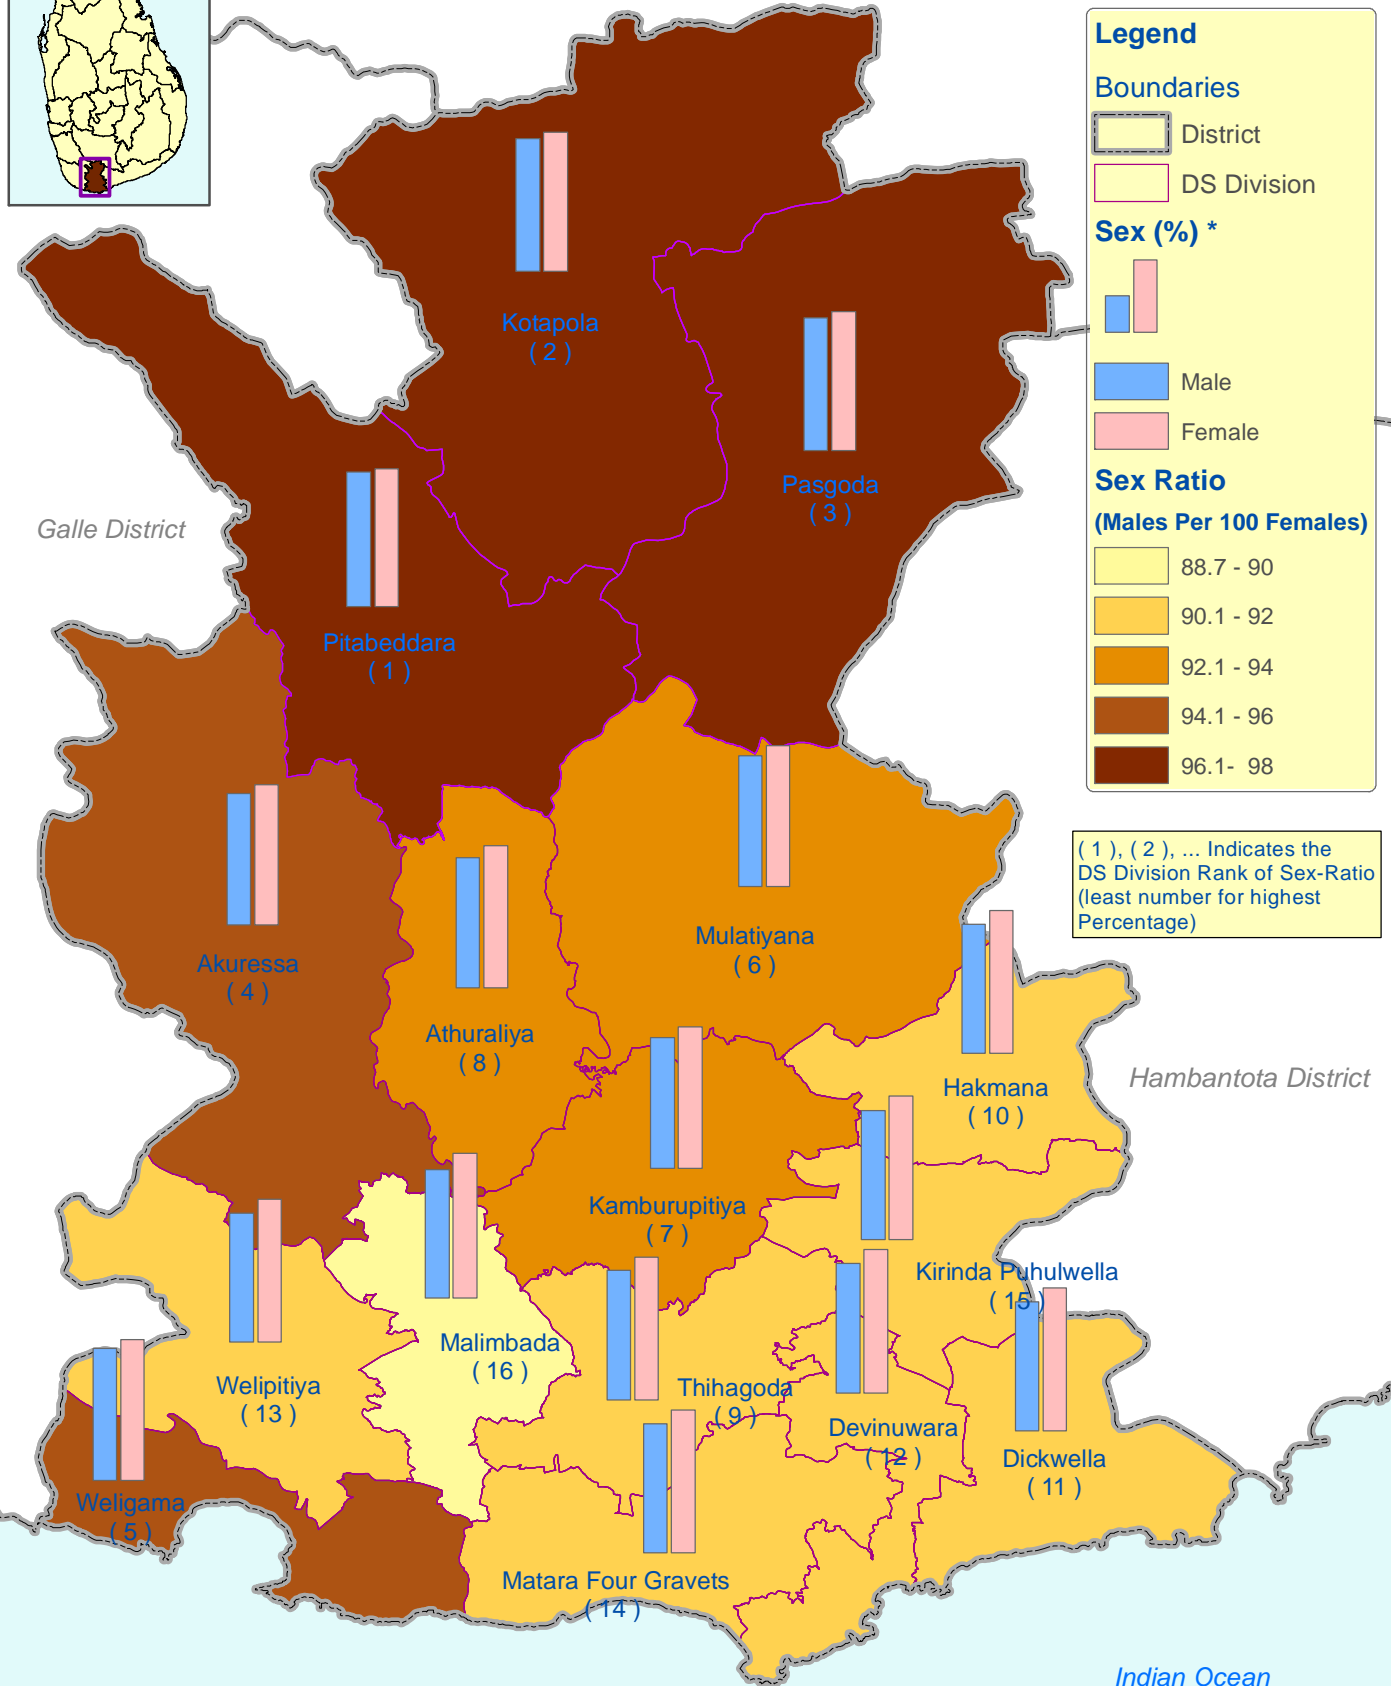

Map: P3.32.2.1 **Population by Sex and Sex Ratio by DS Division**
Matara District, 2012

Ratnapura District

6°20'0"N

6°10'0"N

6°0'0"N

Legend

Boundaries

- District
- DS Division

Sex (%) *

- Male
- Female

Sex Ratio (Males Per 100 Females)

- 88.7 - 90
- 90.1 - 92
- 92.1 - 94
- 94.1 - 96
- 96.1 - 98

(1), (2), ... Indicates the DS Division Rank of Sex-Ratio (least number for highest Percentage)

* Note:
 Sex (%): Indicates the percentage distribution of Population by Sex, within the DS Division.

80°30'0"E

80°40'0"E