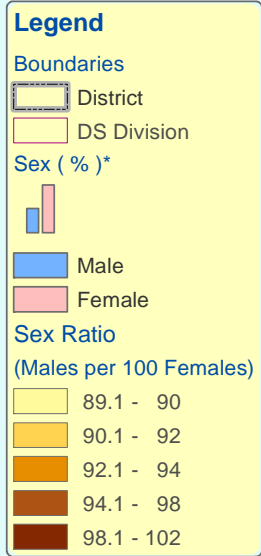

Map: P3.31.2.1 Population by Sex and Sex Ratio by DS Division - Galle District, 2012

(1), (2), ... Indicates the DS Division Rank of Sex-Ratio (least number for highest percentage)

* Note:
Sex (%): Indicates the percentage distribution of Population by Sex, within the DS Division.