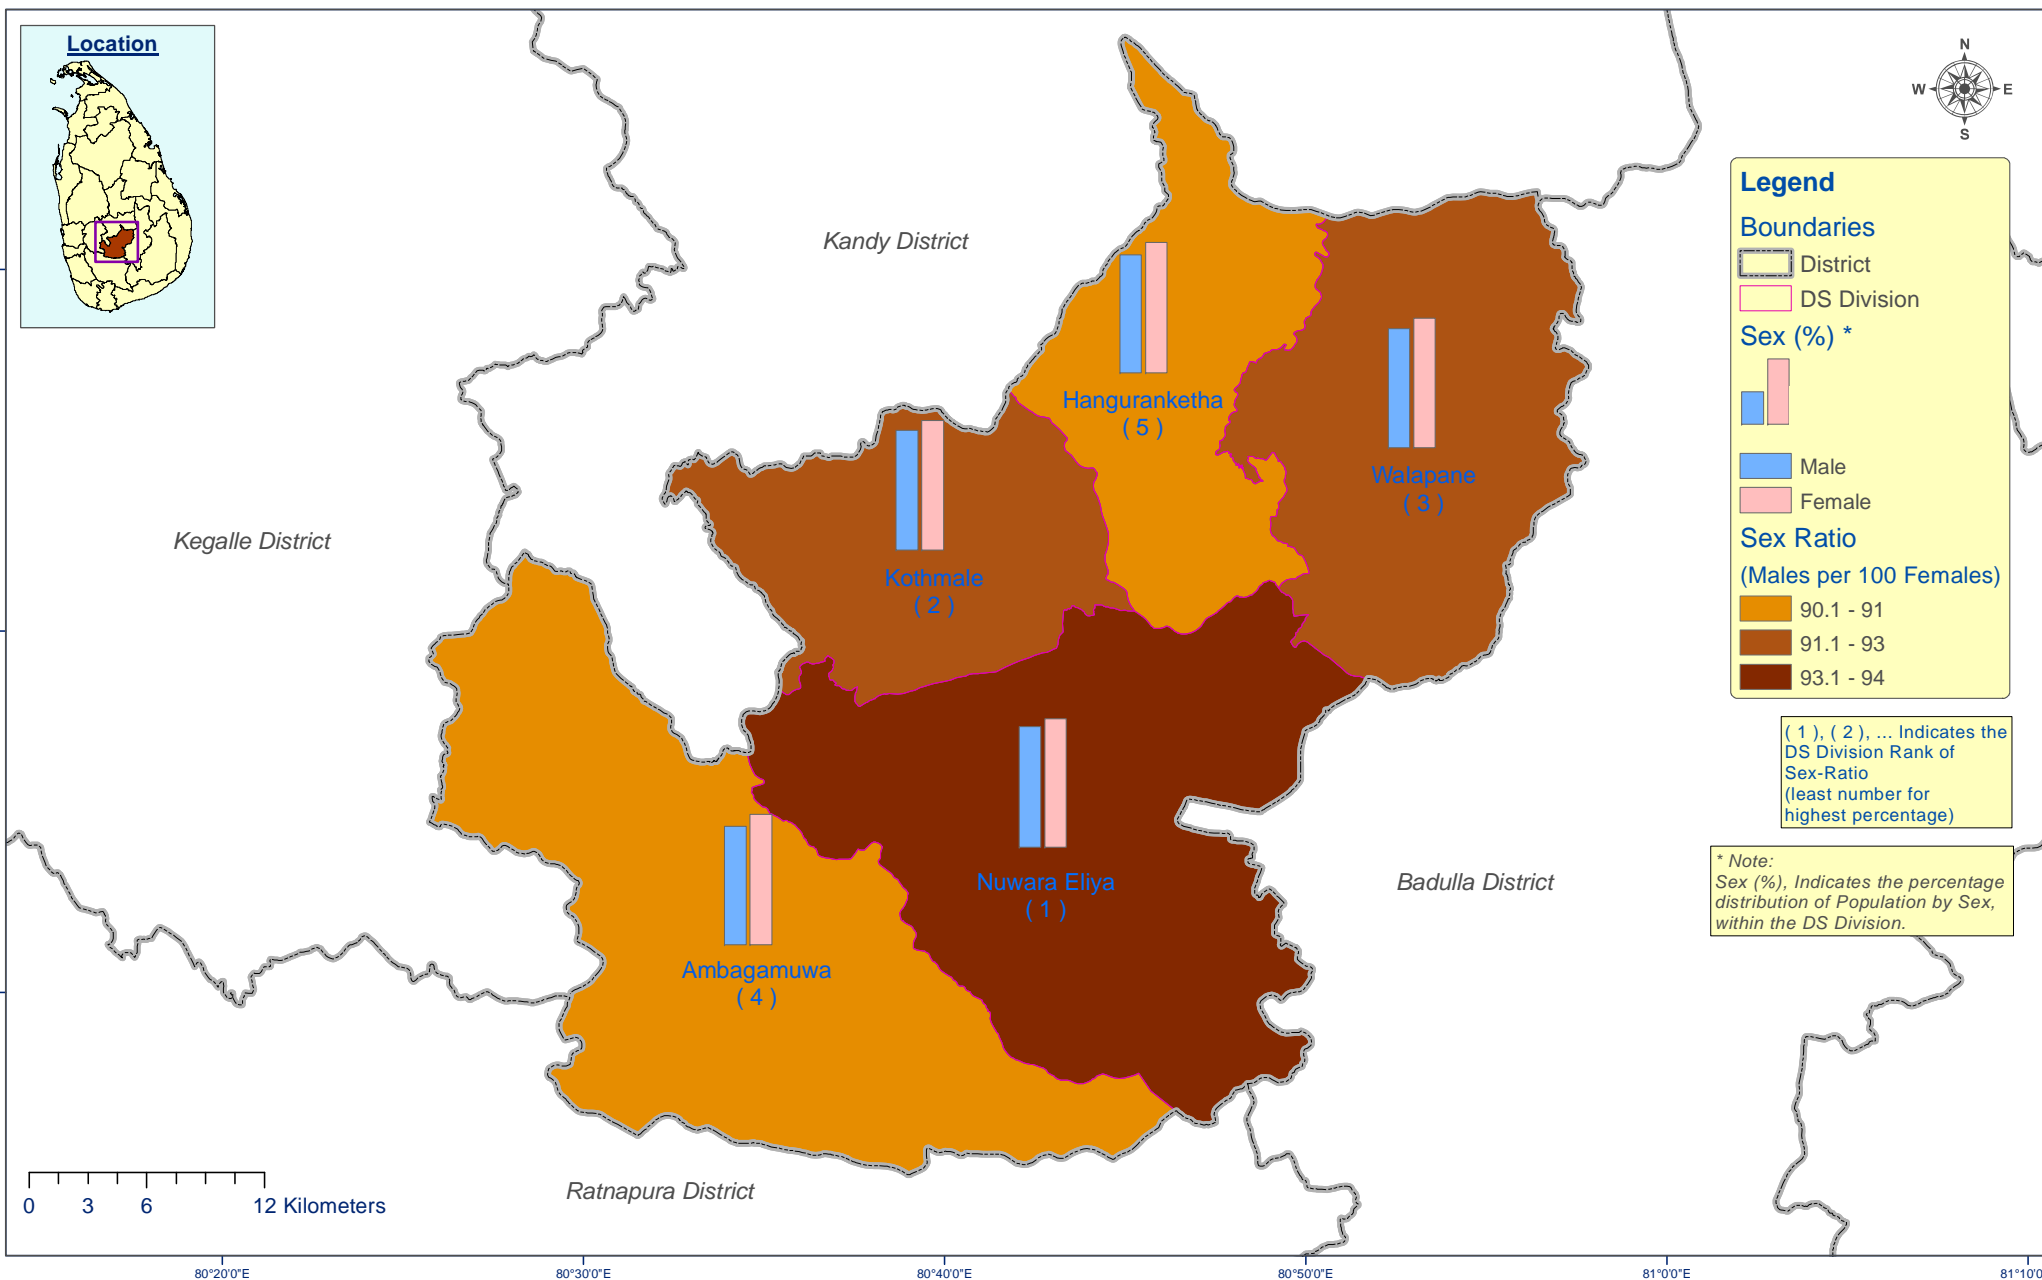

Map: P3.23.2.1

# Population by Sex and Sex Ratio by DS Division - Nuwara Eliya District, 2012

**Legend**

**Boundaries**

- District
- DS Division

**Sex (%) \***

- Male
- Female

**Sex Ratio**  
(Males per 100 Females)

- 90.1 - 91
- 91.1 - 93
- 93.1 - 94

( 1 ), ( 2 ), ... Indicates the DS Division Rank of Sex-Ratio (least number for highest percentage)

\* Note: Sex (%), Indicates the percentage distribution of Population by Sex, within the DS Division.

0 3 6 12 Kilometers

80°20'E 80°30'E 80°40'E 80°50'E 81°00'E 81°100'E

53

7°10'0"N

7°00'0"N

6°50'0"N