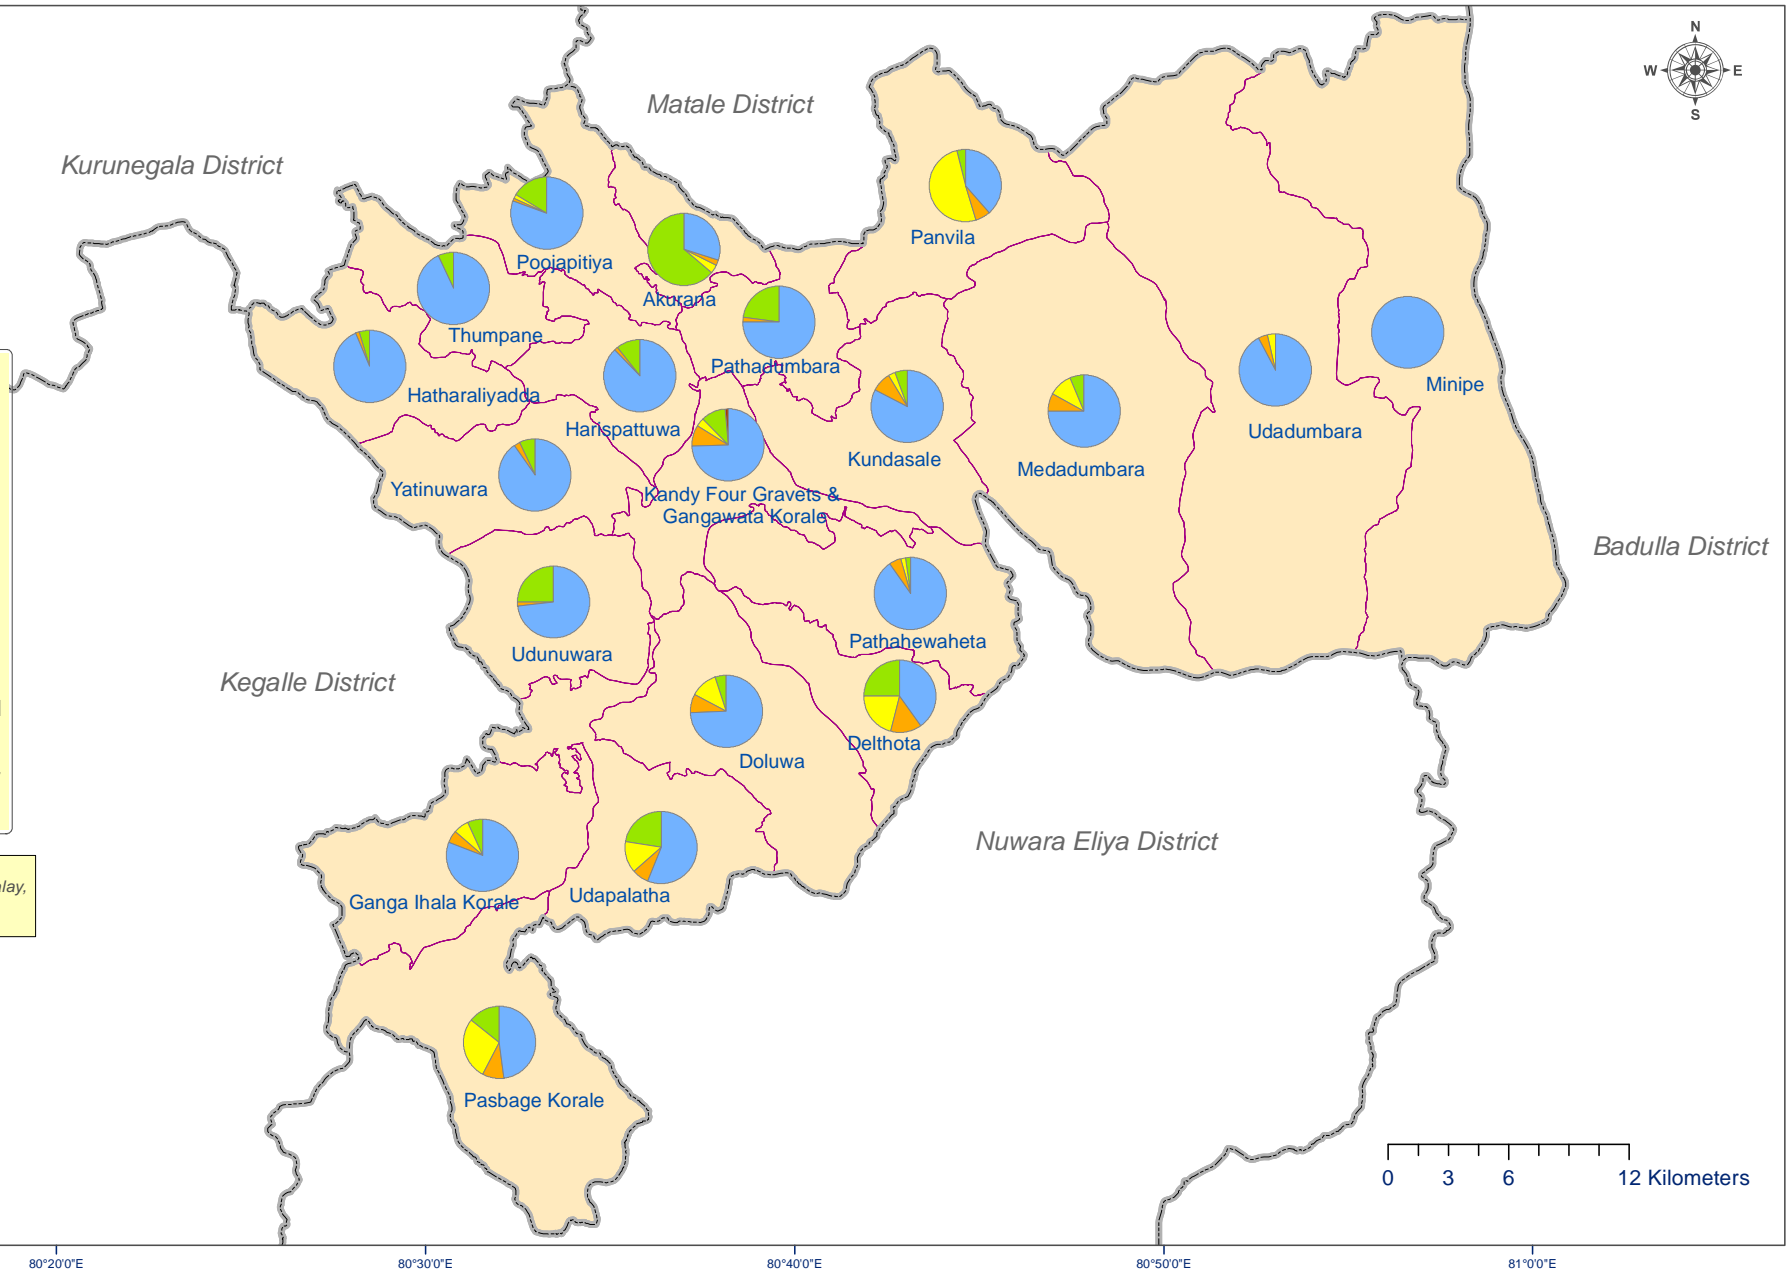

Map: P3.21.4.1 **Population by Ethnicity and DS Division - Kandy District, 2012**

Legend

Boundaries

- District
- DS Division

Ethnicity

- Sinhalese
- Sri Lanka Tamil
- Indian Tamil
- Sri Lanka Moor
- All Other*

Note:
* All other includes Burger, Malay, Sri Lanka Chetty, Bharatha & Other Ethnic Groups.

43

N 07°52'0" 08°01'0" 11'0" 14'0" 43 07'0" 09'0"

80°20'0"E 80°30'0"E 80°40'0"E 80°50'0"E 81°00'0"E

0 3 6 12 Kilometers