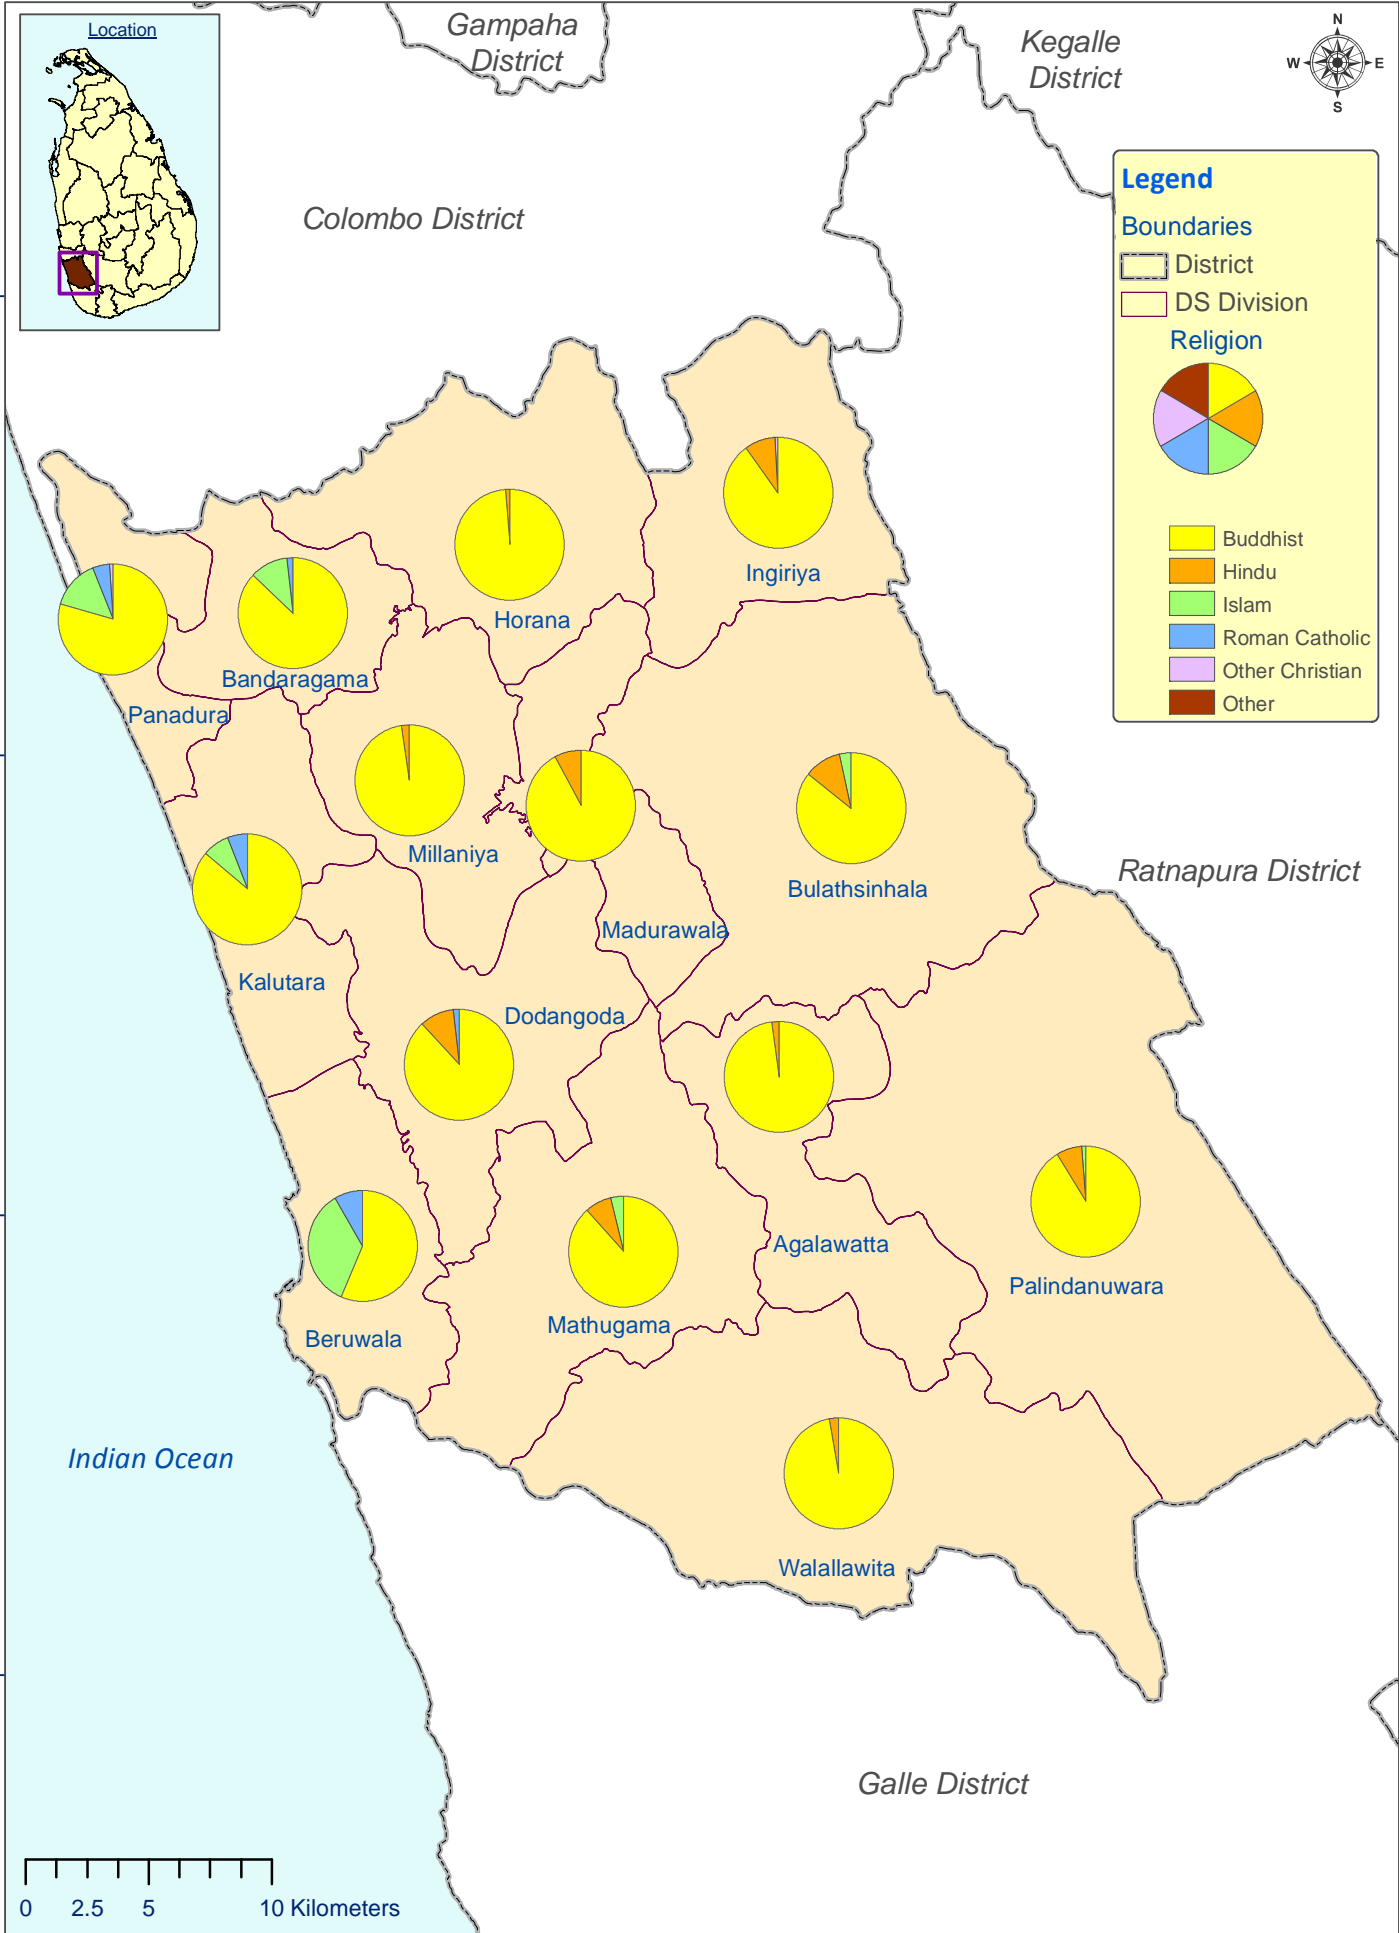

Map P3.13.5.1 **Population by Religion and DS Division**
Kalutara District, 2012

Legend

Boundaries

- District
- DS Division

Religion

- Buddhist
- Hindu
- Islam
- Roman Catholic
- Other Christian
- Other

6°50'0"N
6°40'0"N
6°30'0"N
6°20'0"N

80°0'0"E 80°10'0"E 80°20'0"E