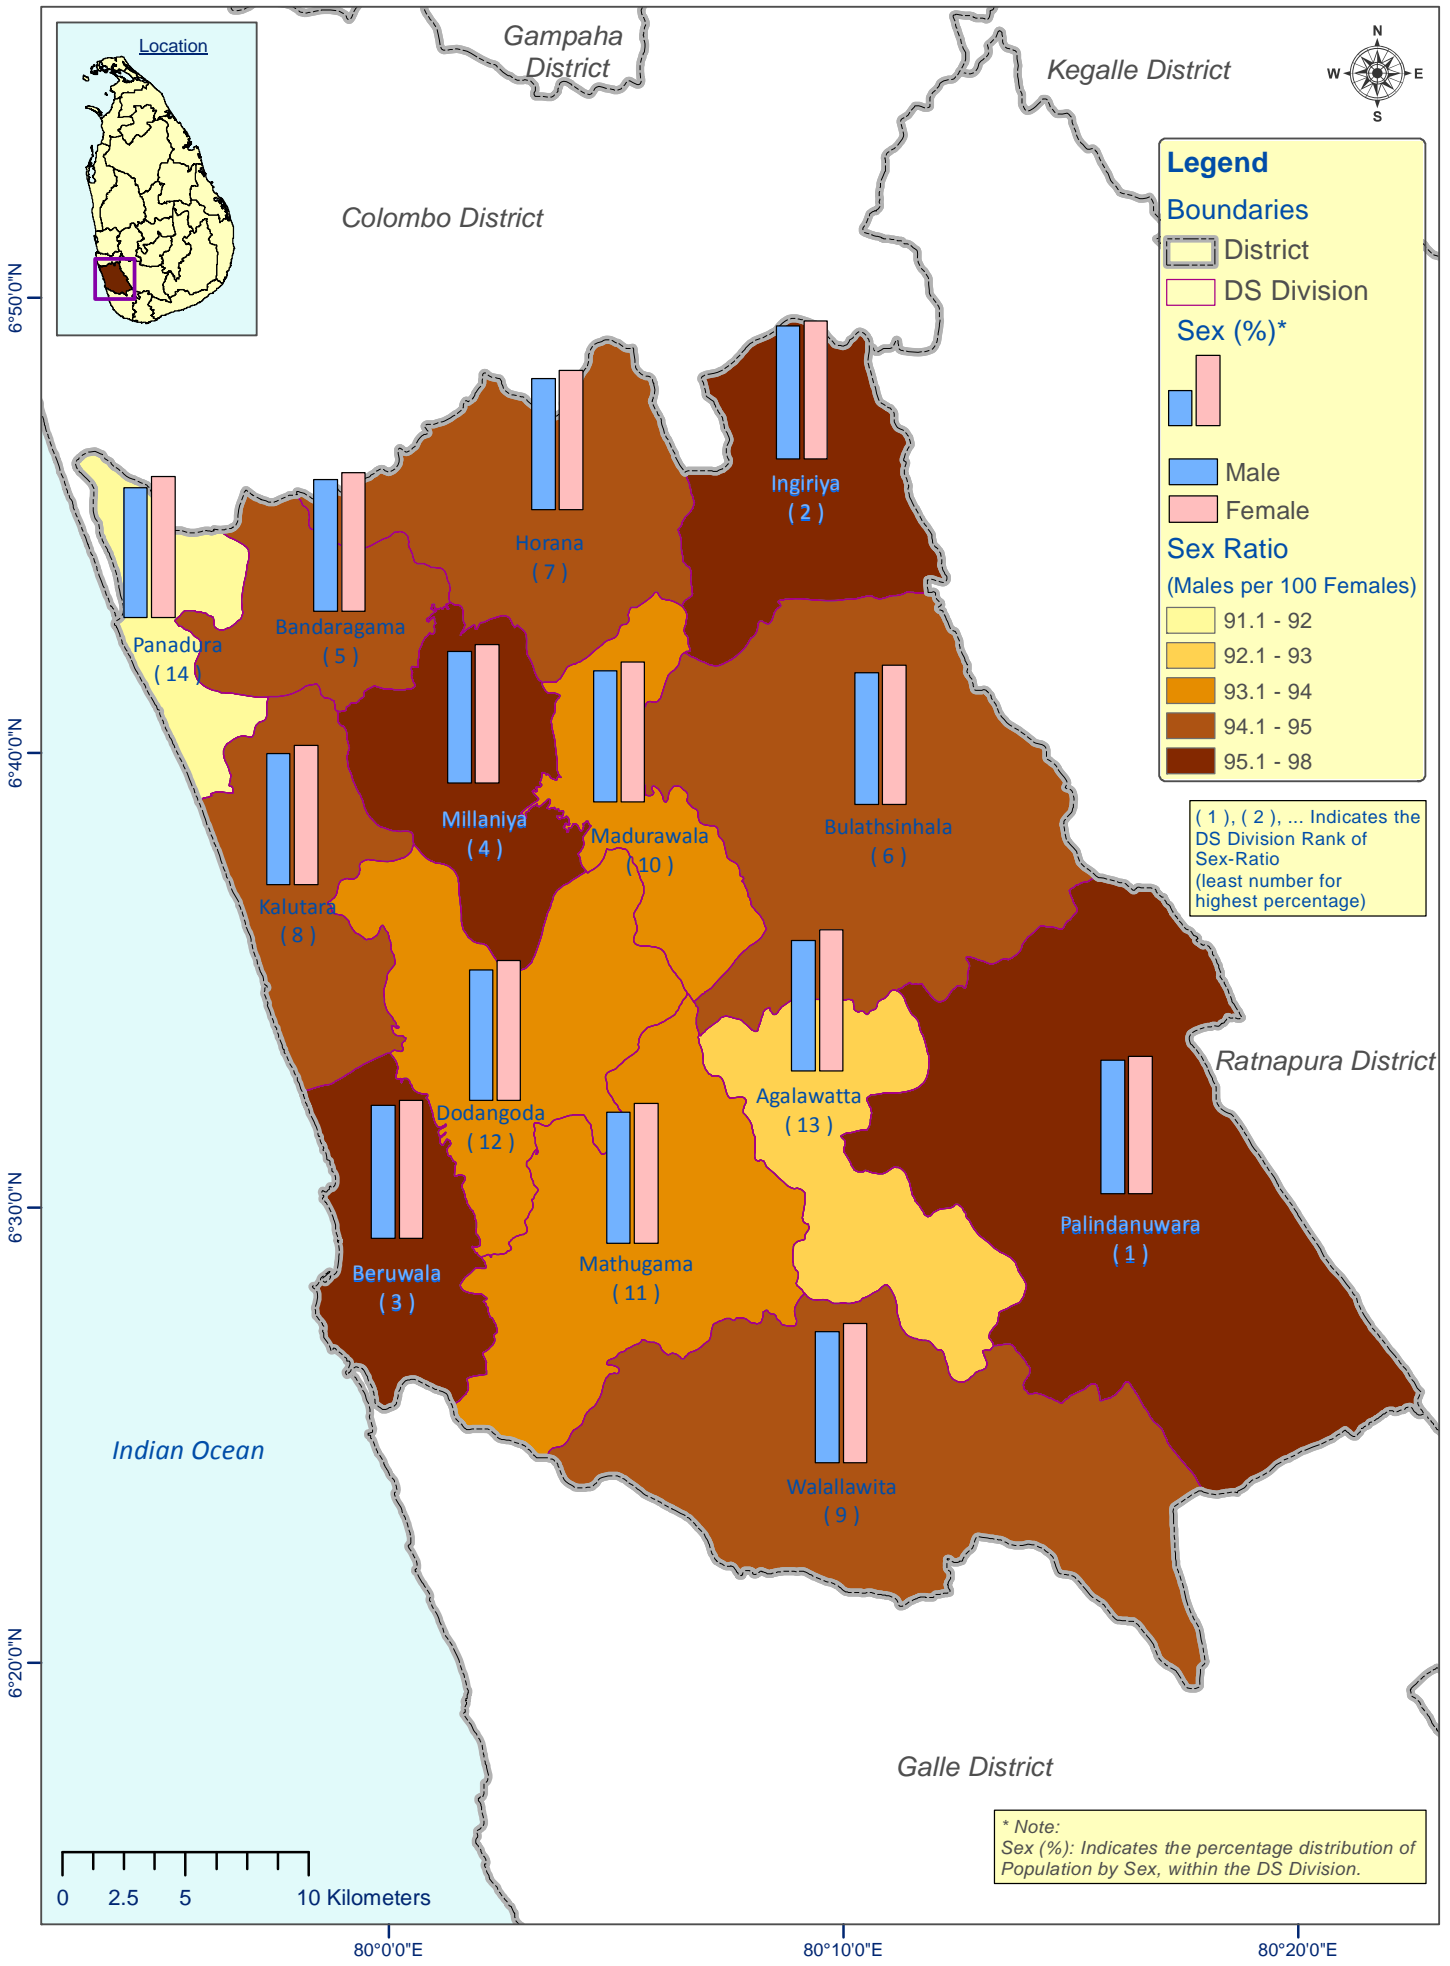

Map P3.13.2.1

Population by Sex and Sex Ratio by DS Division Kalutara District, 2012

* Note:
Sex (%): Indicates the percentage distribution of Population by Sex, within the DS Division.