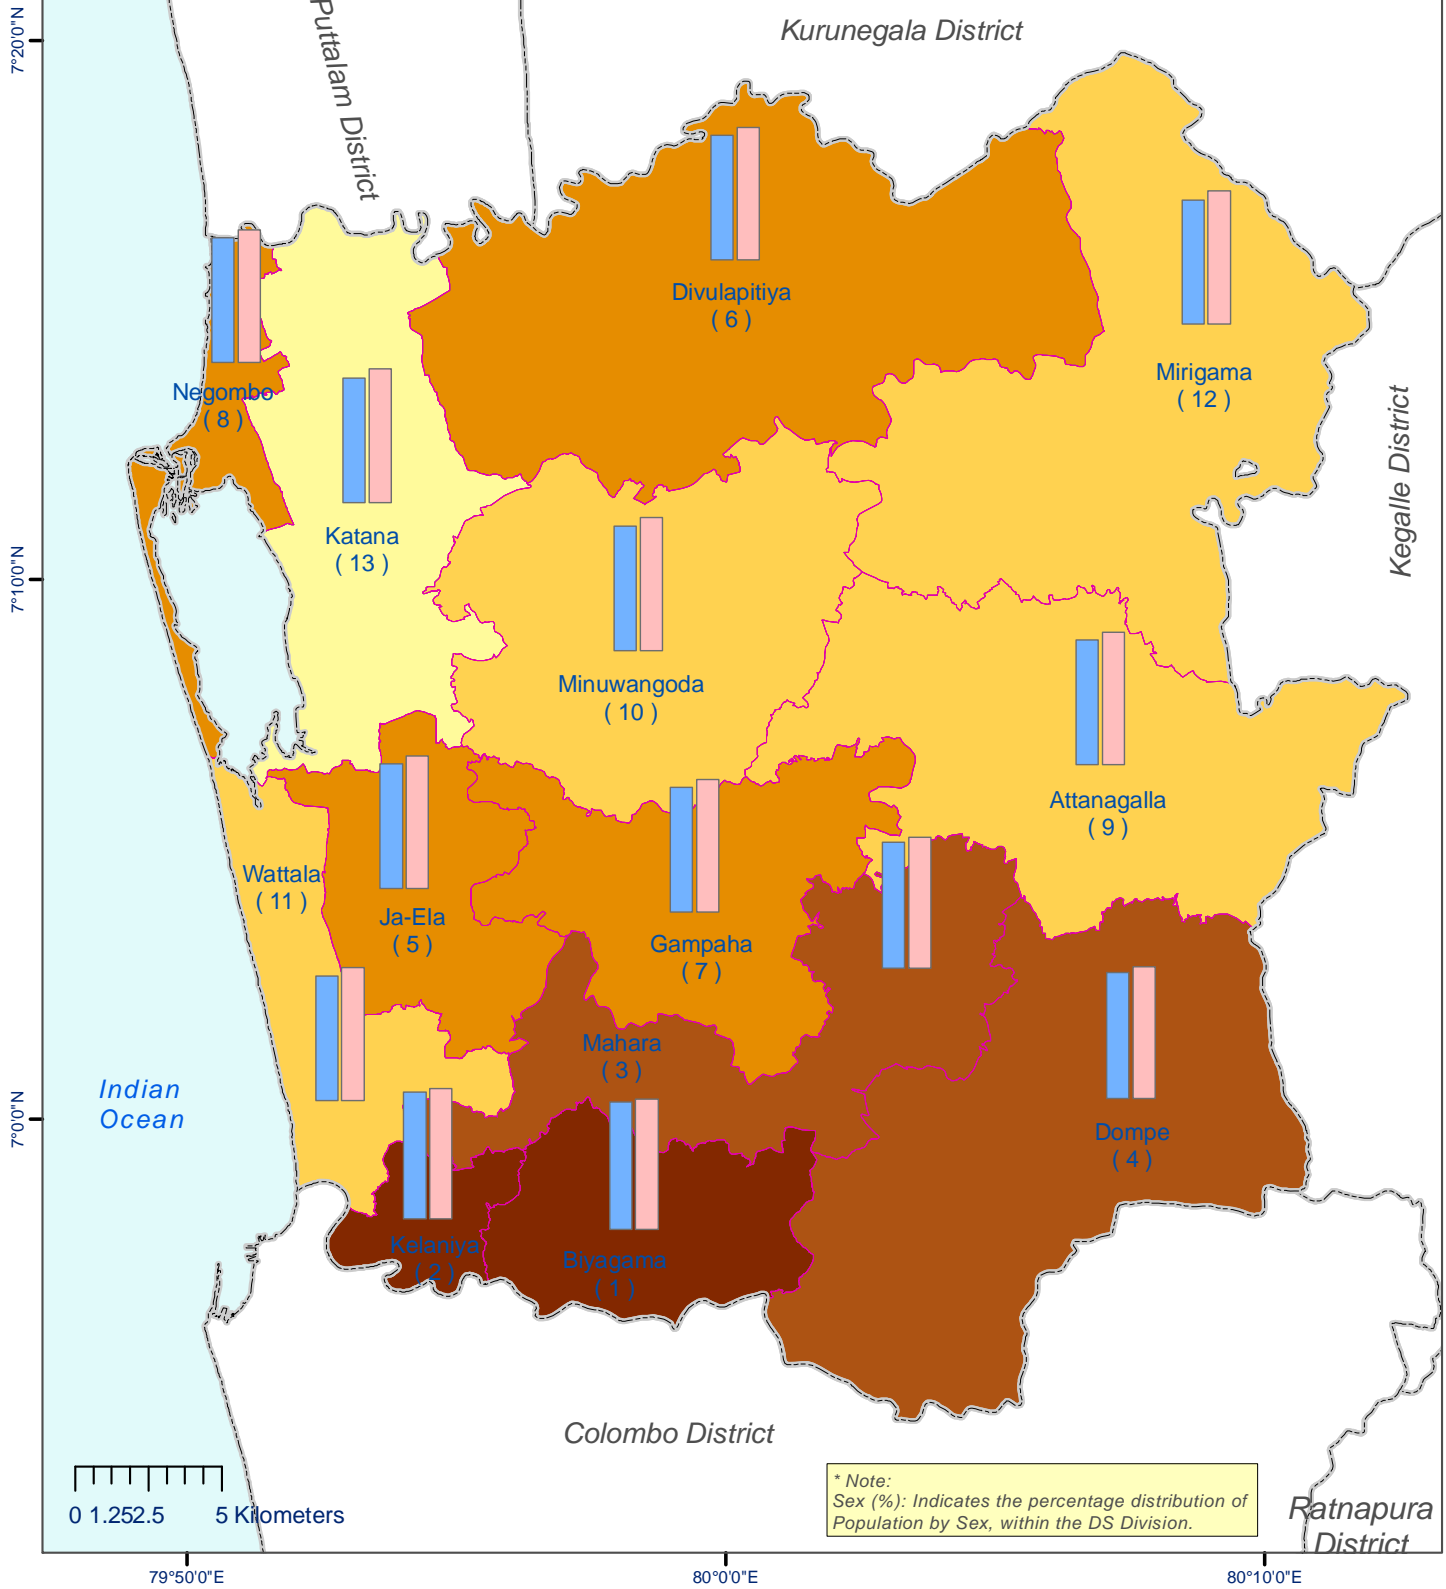

Map: P3.12.2.1 **Population by Sex and Sex Ratio by DS Division**
Gampaha District, 2012

Legend

Boundaries
 □ District
 □ DS Division

Sex (%) * Sex Ratio
 (Males per 100 Females)

Male	92.9 - 93.0
Female	93.1 - 94.0
	94.1 - 94.5
	94.6 - 96.0
	96.1 - 98.0

(1), (2), ... Indicates the DS Division Rank of Sex-Ratio (least number for highest percentage)

* Note:
 Sex (%): Indicates the percentage distribution of Population by Sex, within the DS Division.