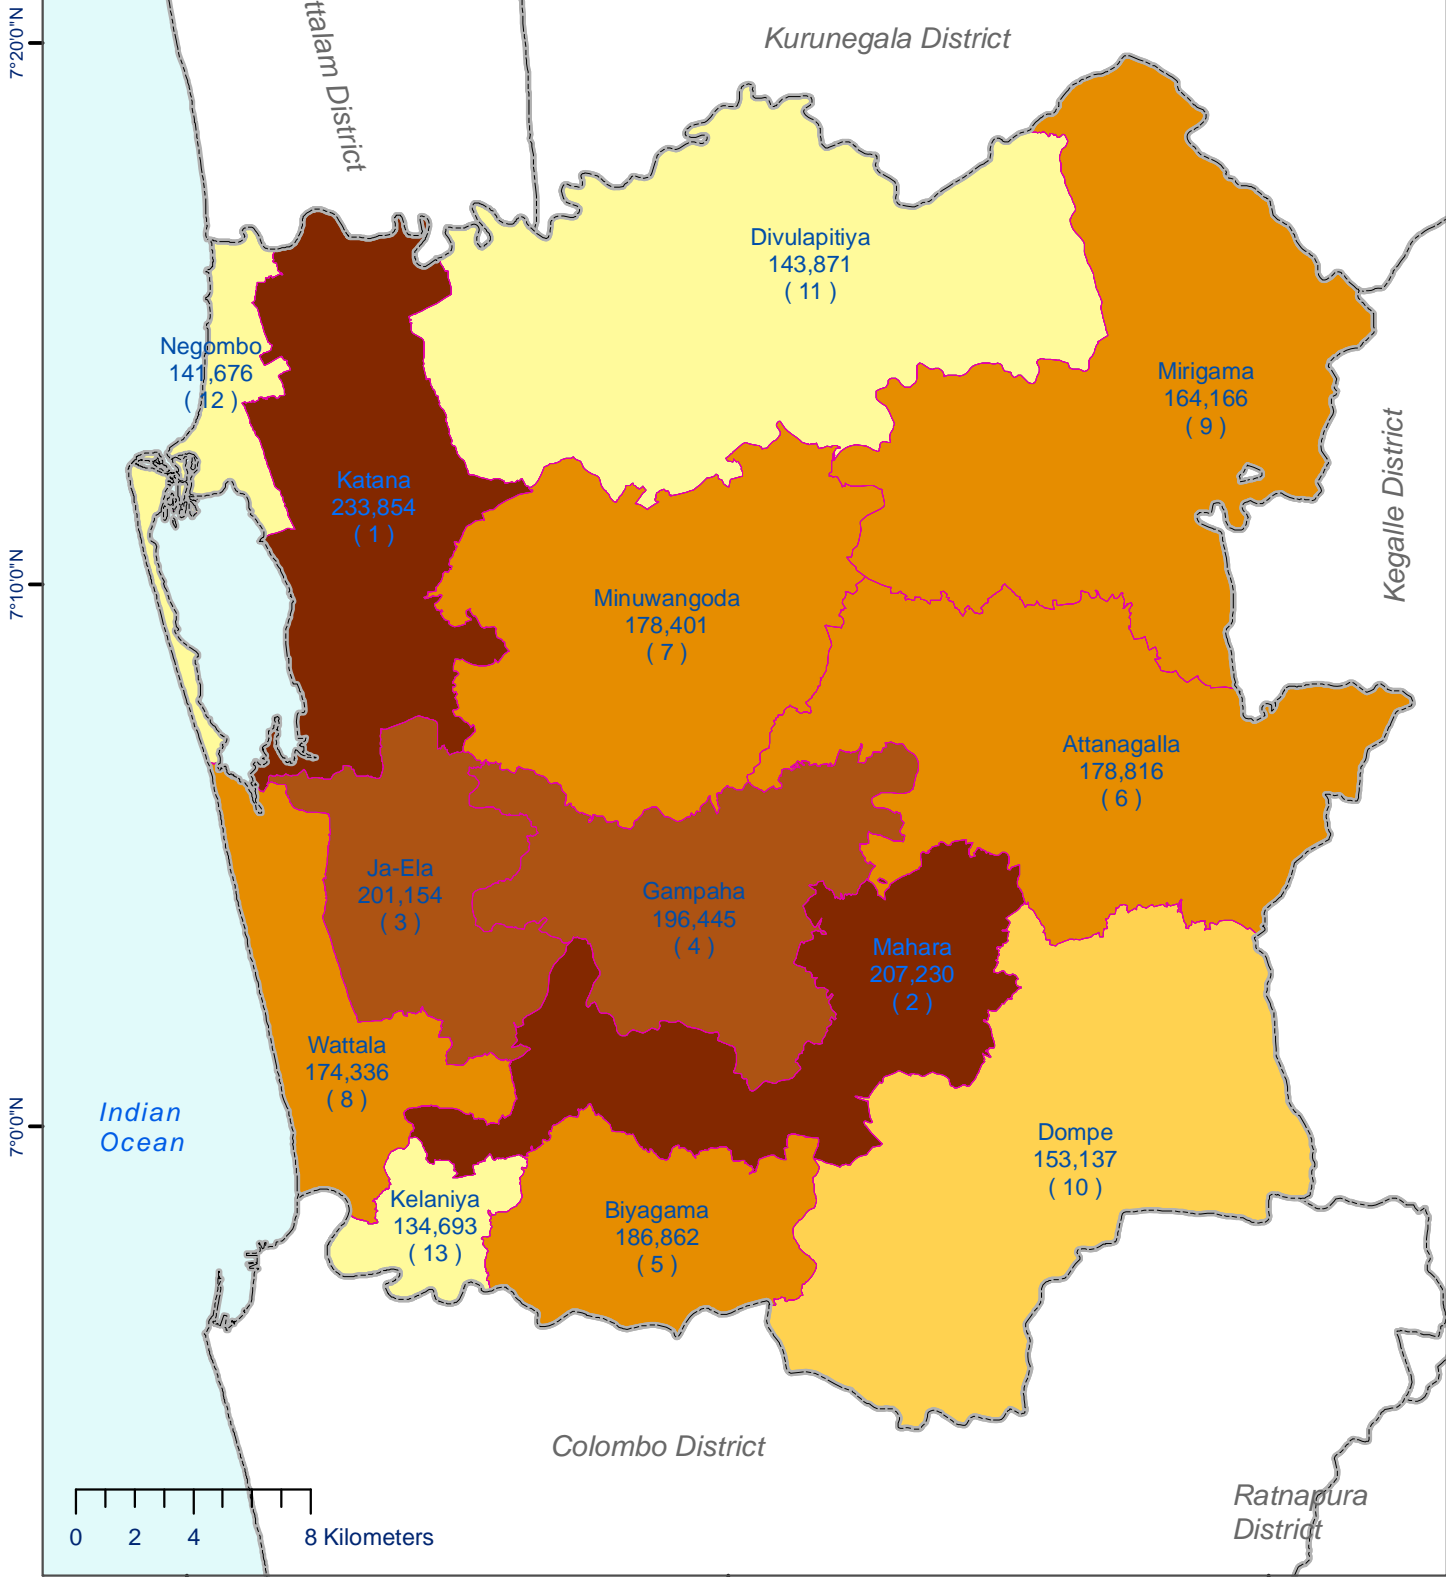

Map: P3.12.1.1 Population by DS Division - Gampaha District, 2012

Legend

Boundaries	Population
District	134,001 - 144,000
DS Division	144,001 - 164,000
	164,001 - 187,000
	187,001 - 207,000
	207,001 - 234,000

(1), (2), ... Indicates the DS Division Rank of Population (least number for highest Population)

79°50'0"E

80°0'0"E

80°10'0"E