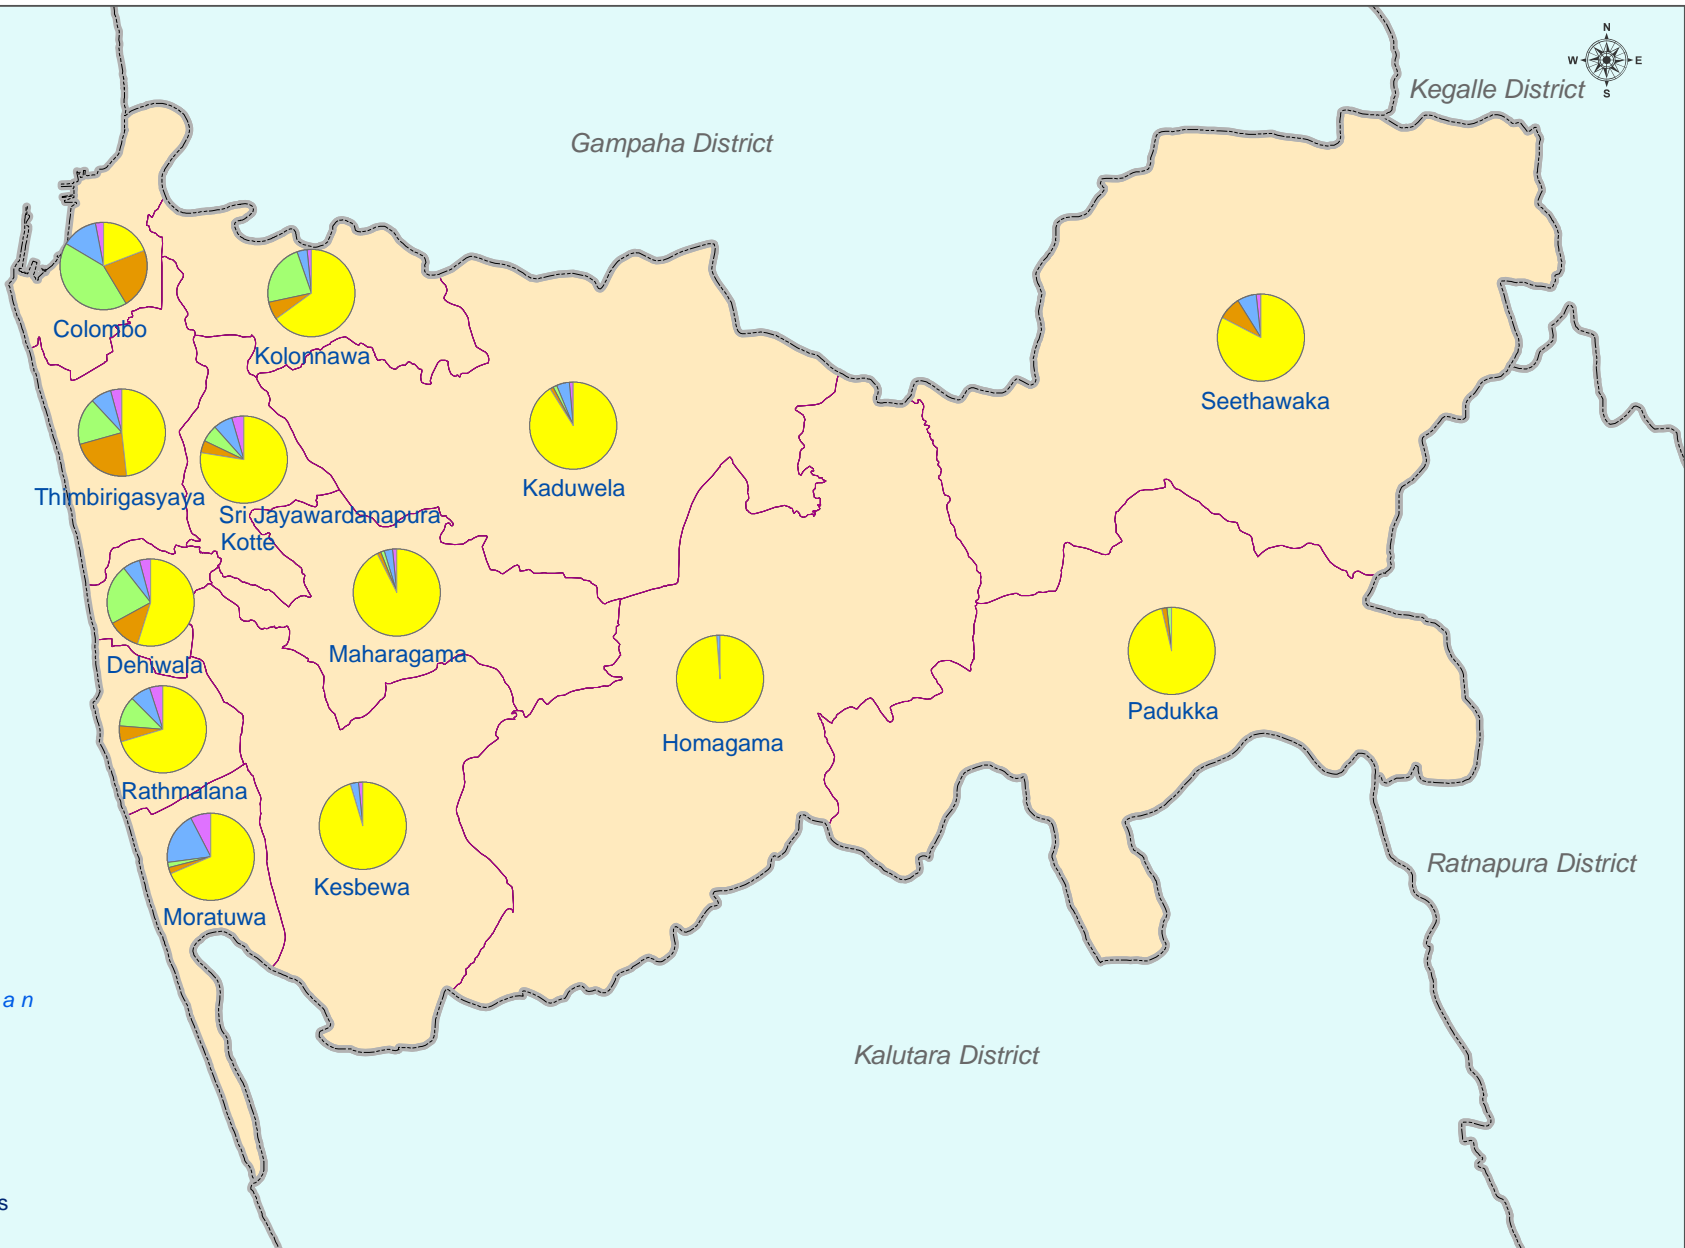

Map: P3.11.5.1 Population by Religion and DS Division - Colombo District, 2012

7°00'N

N.55°0'N

Legend

Boundaries

- District
- DS Division

Religion

- Buddhist
- Hindu
- Islam
- Roman Catholic
- Other Christian
- Other

26

N.0°0'N

N.50°9'N

N.05°9'N

79°50'0"E

80°0'0"E

80°10'0"E