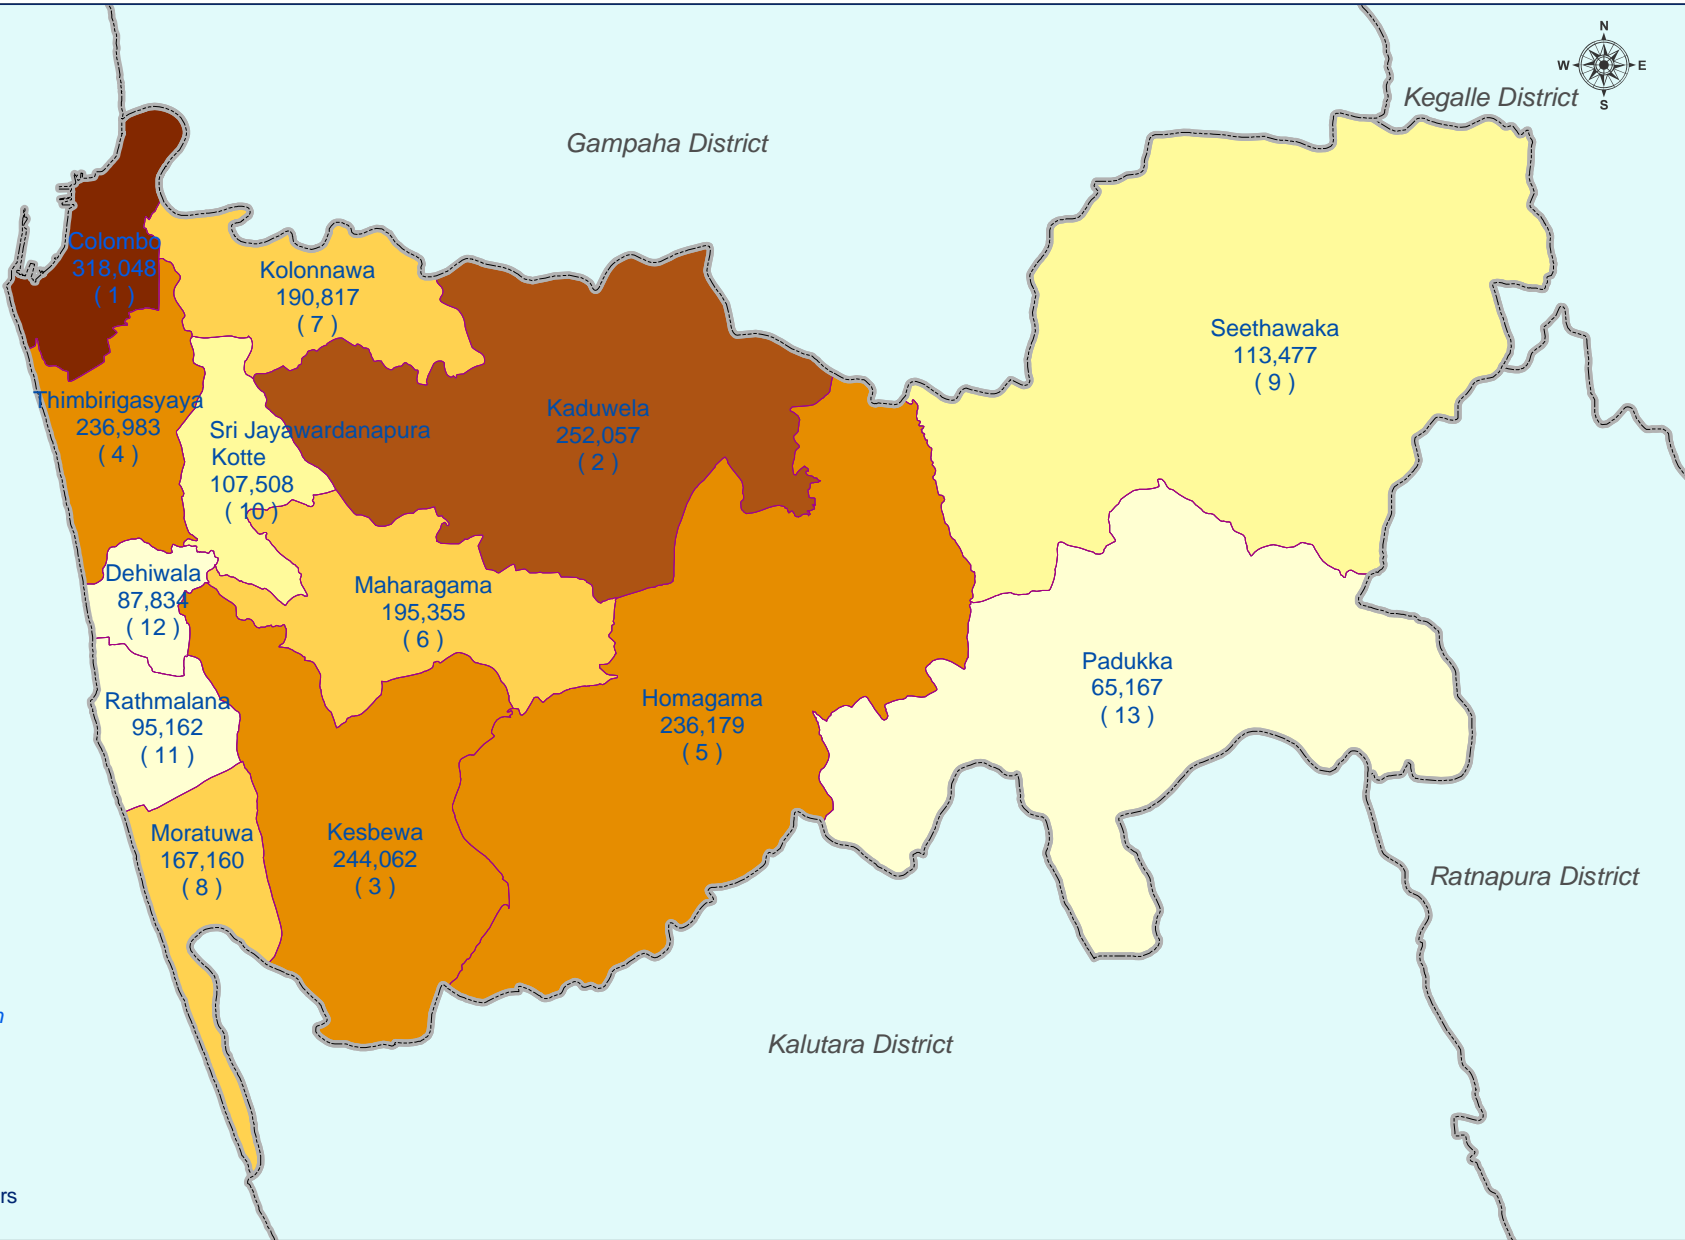

Map: P3.11.1.1 **Population by DS Division - Colombo District, 2012**

N.00'7"

**Location**

N.05'5"9"

**Legend**

**Boundaries**

- District
- DS Division

**Population**

- 60,001 - 100,000
- 100,001 - 150,000
- 150,001 - 200,000
- 200,001 - 250,000
- 250,001 - 300,000
- 300,001 - 320,000

(1), (2)...Indicates the DS Division Rank of Population (least number for highest Population)

21

N.00'5"9"

N.05'9"

Indian Ocean

79°50'E

80°00'E

80°100'E

Gampaha District

Kegalle District

Ratnapura District

Kalutara District