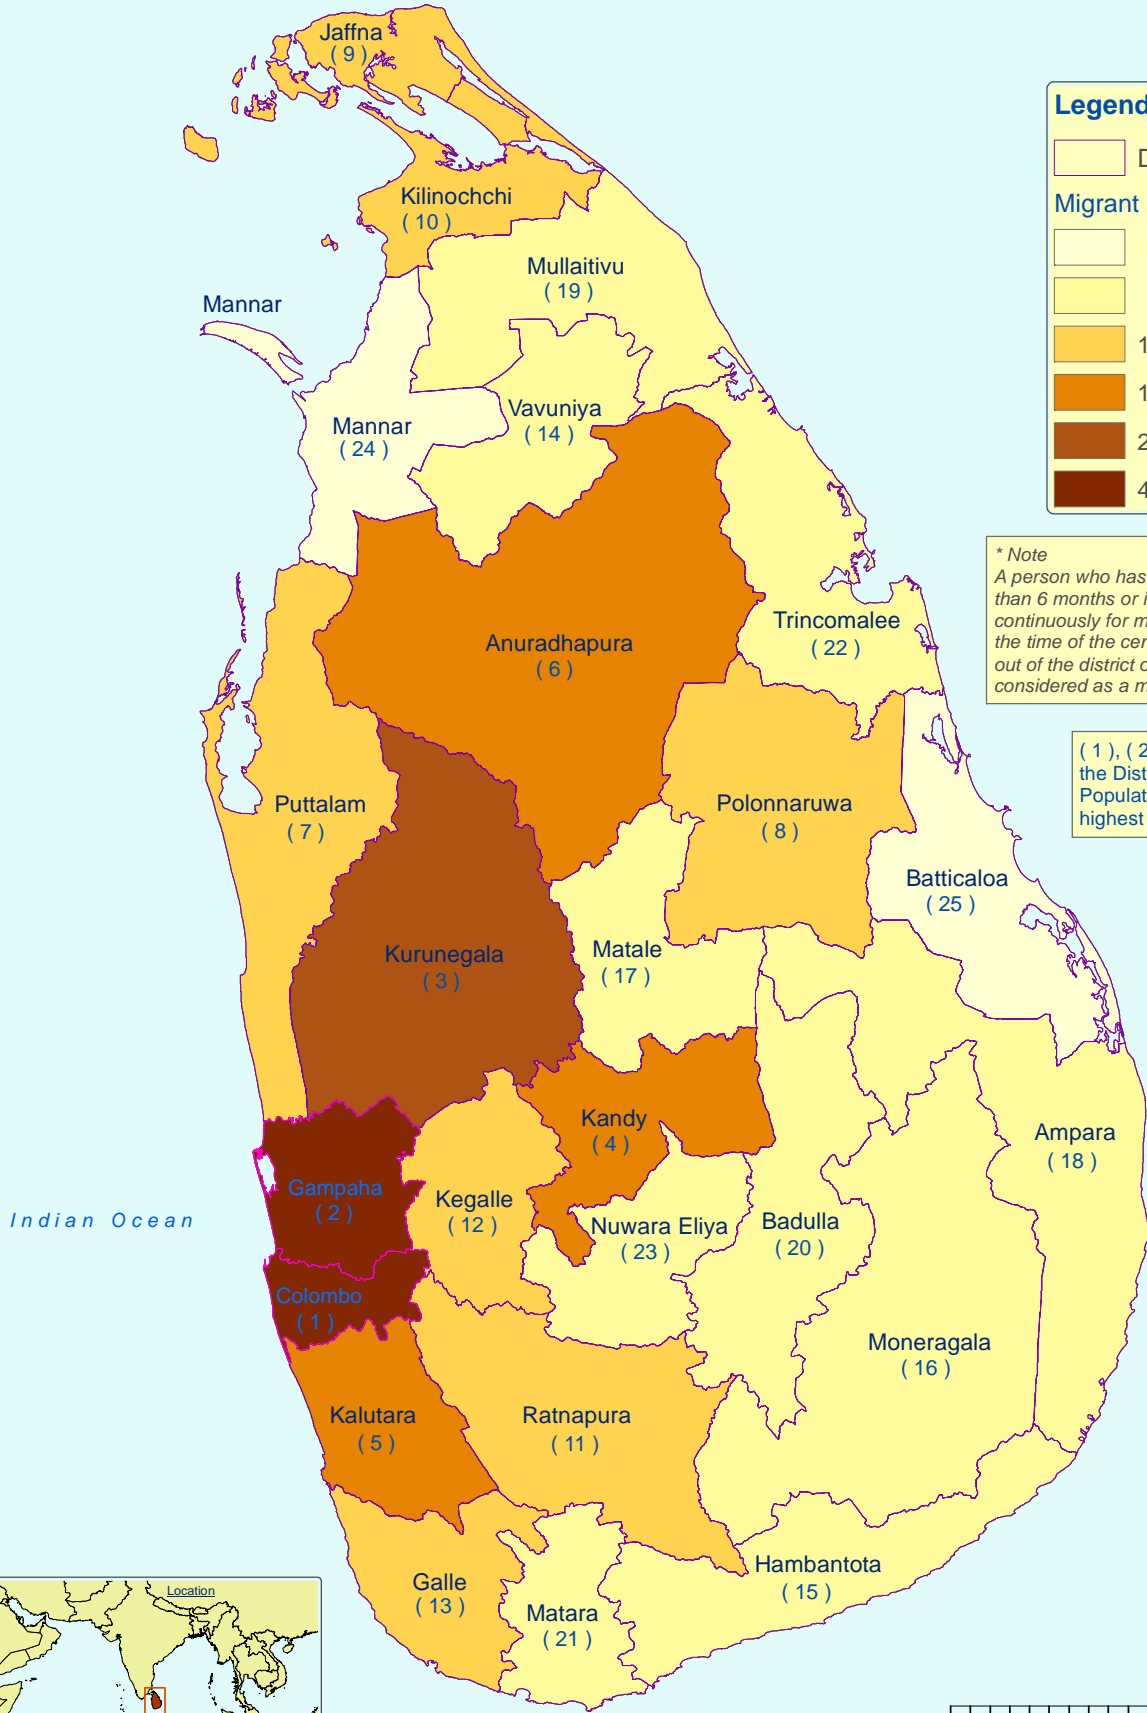

Map: P2.6.1 Migrant Population by District, 2012

10°00'N

9°00'N

8°00'N

7°00'N

6°00'N

Legend

District Boundary

Migrant Population *

- 20,001 - 50,000
- 50,001 - 100,000
- 100,001 - 150,000
- 150,001 - 200,000
- 200,001 - 400,000
- 400,001 - 600,000

** Note*
 A person who has been living for more than 6 months or intends to live continuously for more than 6 months at the time of the census in another district out of the district or country of birth is considered as a migrant.

(1), (2),....(25), Indicates the District Rank of Migrant Population (least number for highest migrant Population)

80°0'0"E

81°0'0"E

82°0'0"E